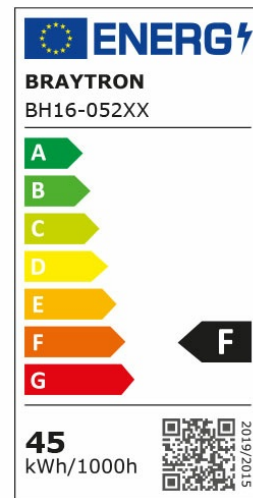

## PRODUCT DATASHEET

MODEL NO BH16-05297

DESCRIPTION BRY-BLADE-SS-SQR-WDN-45W-RMT-CEILING LIGHT

REMOTE

3 CCT

BRAYTRON SRL

Bulavardul iuliu maniu, Nr.616, Sector 6, 061129, Bucuresti-ROMANIA

info@braytron.com

### General Characteristics

Model No	:	BH16-05297
Main Family	:	Decorative LED
Sub Family	:	Ceiling Light Blade
Type	:	Ceiling Light
Body Color	:	Wooden
Lamp Shape	:	Non-Directional
Dimmable	:	Dimmable
Light Source	:	LED
Warranty	:	3 years
Class	:	Class I
IP	:	IP20

### Electrical Characteristics

Lifetime	:	20000 h
Voltage	:	220-240V
Power Factor	:	>0,9
Material	:	Metal
Working Temperature	:	-20 C+40 C
Frequency	:	50-60 Hz

### Product Characteristics

Wattage	:	45 w
Color Temperature	:	3IN1
Quse Lumen	:	4650 lm
Color Rendering Index (CRI)	:	>80
Energy Efficiency Level	:	F
Beam Angle	:	120° Degrees
Color Category	:	3IN1