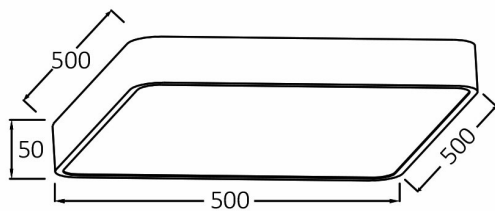

PRODUCT DATASHEET

MODEL NO BH16-05291

DESCRIPTION BRY-BLADE-SS-SQR-BLC-45W-RMT-CEILING LIGHT

General Characteristics

Model No	:	BH16-05291
Main Family	:	Decorative LED
Sub Family	:	Ceiling Light Blade
Type	:	Ceiling Light
Body Color	:	Black
Lamp Shape	:	Non-Directional
Dimmable	:	Dimmable
Light Source	:	LED
Warranty	:	3 years
Class	:	Class I
IP	:	IP20

Electrical Characteristics

Lifetime	:	20000 h
Voltage	:	220-240V
Power Factor	:	>0,9
Material	:	Metal
Working Temperature	:	-20 C+40 C
Frequency	:	50-60 Hz

Package Informations

N.W.	:	5,55 kgs
G.W.	:	7,55 kgs
PCS/CTN	:	3 pcs
Length	:	570 mm
Width	:	215 mm
Height	:	570 mm
EAN	:	5949097717062

Product Characteristics

Wattage	:	45 w
Color Temperature	:	3IN1
Quse Lumen	:	4650 lm
Color Rendering Index (CRI)	:	>80
Energy Efficiency Level	:	F
Beam Angle	:	120° Degrees
Color Category	:	3IN1

Dimensions & Weight

P. Length	:	500 mm
P. Width	:	500 mm
P. Height	:	50 mm
Weight	:	1850 gr