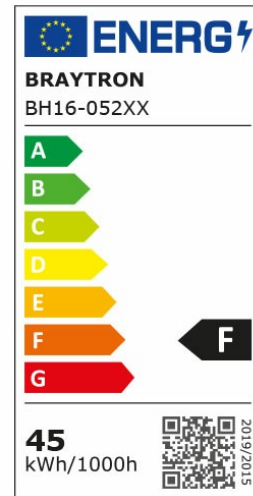

Braytron

PRODUCT DATASHEET

MODEL NO BH16-05291

DESCRIPTION BRY-BLADE-SS-SQR-BLC-45W-RMT-CEILING LIGHT

REMOTE

BRAYTRON SRL

Bulavardul iuliu maniu, Nr.616, Sector 6, 061129, Bucuresti-ROMANIA

info@braytron.com

www.braytron.com

General Characteristics

Model No	:	BH16-05291
Main Family	:	Decorative LED
Sub Family	:	Ceiling Light Blade
Type	:	Ceiling Light
Body Color	:	Black
Lamp Shape	:	Non-Directional
Dimmable	:	Dimmable
Light Source	:	LED
Warranty	:	3 years
Class	:	Class I
IP	:	IP20

Electrical Characteristics

Lifetime	:	20000 h
Voltage	:	220-240V
Power Factor	:	>0,9
Material	:	Metal
Working Temperature	:	-20 C+40 C
Frequency	:	50-60 Hz

Package Informations

N.W.	:	5,55 kgs
G.W.	:	7,55 kgs
PCS/CTN	:	3 pcs
Length	:	570 mm
Width	:	215 mm
Height	:	570 mm
EAN	:	5949097717062

Product Characteristics

Wattage	:	45 w
Color Temperature	:	3IN1
Quse Lumen	:	4650 lm
Color Rendering Index (CRI)	:	>80
Energy Efficiency Level	:	F
Beam Angle	:	120° Degrees
Color Category	:	3IN1

Dimensions & Weight