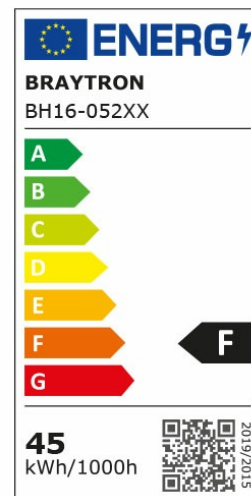

PRODUCT DATASHEET

MODEL NO BH16-05291

DESCRIPTION BRY-BLADE-SS-SQR-BLC-45W-RMT-CEILING LIGHT

General Characteristics

Model No	:	BH16-05291
Main Family	:	Decorative LED
Sub Family	:	Ceiling Light Blade
Type	:	Ceiling Light
Body Color	:	Black
Lamp Shape	:	Non-Directional
Dimmable	:	Dimmable
Light Source	:	LED
Warranty	:	3 years
Class	:	Class I
IP	:	IP20

Electrical Characteristics

Lifetime	:	20000 h
Voltage	:	220-240V
Power Factor	:	>0,9
Material	:	Metal
Working Temperature	:	-20 C+40 C
Frequency	:	50-60 Hz

Package Informations

N.W.	:	5,55 kgs
G.W.	:	7,55 kgs
PCS/CTN	:	3 pcs
Length	:	570 mm
Width	:	215 mm
Height	:	570 mm
EAN	:	5949097717062

Product Characteristics

Wattage	:	45 w
Color Temperature	:	3IN1
Quse Lumen	:	4650 lm
Color Rendering Index (CRI)	:	>80
Energy Efficiency Level	:	F
Beam Angle	:	120° Degrees
Color Category	:	3IN1

Dimensions & Weight