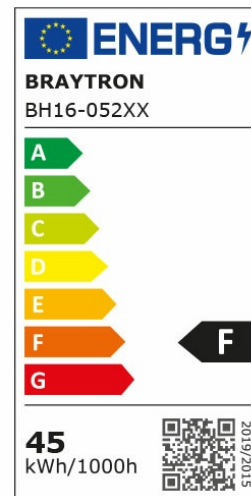

Braytron

PRODUCT DATASHEET

MODEL NO BH16-05290

DESCRIPTION BRY-BLADE-SS-SQR-WHT-45W-RMT-CEILING LIGHT

REMOTE

BRAYTRON SRL

Bulavardul iuliu maniu, Nr.616, Sector 6, 061129, Bucuresti-ROMANIA

info@braytron.com

www.braytron.com

General Characteristics

Model No	:	BH16-05290
Main Family	:	Decorative LED
Sub Family	:	Ceiling Light Blade
Type	:	Ceiling Light
Body Color	:	White
Lamp Shape	:	Non-Directional
Dimmable	:	Dimmable
Light Source	:	LED
Warranty	:	3 years
Class	:	Class I
IP	:	IP20

Electrical Characteristics

Lifetime	:	20000 h
Voltage	:	220-240V
Power Factor	:	>0,9
Material	:	Metal
Working Temperature	:	-20 C+40 C
Frequency	:	50-60 Hz

Package Informations

N.W.	:	5,55 kgs
G.W.	:	7,55 kgs
PCS/CTN	:	3 pcs
Length	:	570 mm
Width	:	215 mm
Height	:	570 mm
EAN	:	5949097717048

Product Characteristics

Wattage	:	45 w
Color Temperature	:	3IN1
Quse Lumen	:	4650 lm
Color Rendering Index (CRI)	:	>80
Energy Efficiency Level	:	F
Beam Angle	:	120° Degrees
Color Category	:	3IN1

Dimensions & Weight