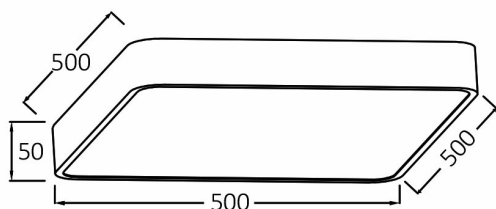

PRODUCT DATASHEET

MODEL NO BH16-05290

DESCRIPTION BRY-BLADE-SS-SQR-WHT-45W-RMT-CEILING LIGHT

REMOTE

3 CCT

General Characteristics

Model No	:	BH16-05290
Main Family	:	Decorative LED
Sub Family	:	Ceiling Light Blade
Type	:	Ceiling Light
Body Color	:	White
Lamp Shape	:	Non-Directional
Dimmable	:	Dimmable
Light Source	:	LED
Warranty	:	3 years
Class	:	Class I
IP	:	IP20

Electrical Characteristics

Lifetime	:	20000 h
Voltage	:	220-240V
Power Factor	:	>0,9
Material	:	Metal
Working Temperature	:	-20 C+40 C
Frequency	:	50-60 Hz

Package Informations

N.W.	:	5,55 kgs
G.W.	:	7,55 kgs
PCS/CTN	:	3 pcs
Length	:	570 mm
Width	:	215 mm
Height	:	570 mm
EAN	:	5949097717048

Product Characteristics

Wattage	:	45 w
Color Temperature	:	3IN1
Quse Lumen	:	4650 lm
Color Rendering Index (CRI)	:	>80
Energy Efficiency Level	:	F
Beam Angle	:	120° Degrees
Color Category	:	3IN1

Dimensions & Weight

P. Length	:	500 mm
P. Width	:	500 mm
P. Height	:	50 mm
Weight	:	1850 gr