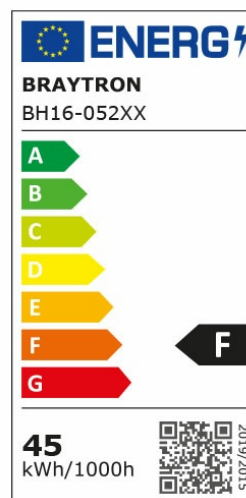

PRODUCT DATASHEET

MODEL NO BH16-05290

DESCRIPTION BRY-BLADE-SS-SQR-WHT-45W-RMT-CEILING LIGHT

REMOTE

3 CCT

General Characteristics

Model No	:	BH16-05290
Main Family	:	Decorative LED
Sub Family	:	Ceiling Light Blade
Type	:	Ceiling Light
Body Color	:	White
Lamp Shape	:	Non-Directional
Dimmable	:	Dimmable
Light Source	:	LED
Warranty	:	3 years
Class	:	Class I
IP	:	IP20

Electrical Characteristics

Lifetime	:	20000 h
Voltage	:	220-240V
Power Factor	:	>0,9
Material	:	Metal
Working Temperature	:	-20 C+40 C
Frequency	:	50-60 Hz

Package Informations

N.W.	:	5,55 kgs
G.W.	:	7,55 kgs
PCS/CTN	:	3 pcs
Length	:	570 mm
Width	:	215 mm
Height	:	570 mm
EAN	:	5949097717048

Product Characteristics

Wattage	:	45 w
Color Temperature	:	3IN1
Quse Lumen	:	4650 lm
Color Rendering Index (CRI)	:	>80
Energy Efficiency Level	:	F
Beam Angle	:	120° Degrees
Color Category	:	3IN1

Dimensions & Weight