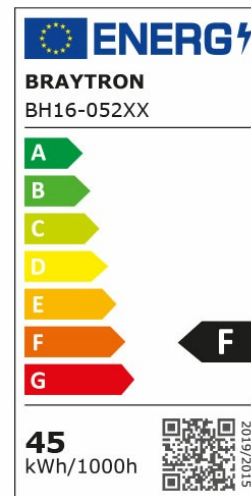

Braytron

PRODUCT DATASHEET

MODEL NO BH16-05287

DESCRIPTION BRY-BLADE-SS-SQR-WDN-45W-3IN1-CEILING LIGHT

BRAYTRON SRL

Bulavardul iuliu maniu, Nr.616, Sector 6, 061129, Bucuresti-ROMANIA

info@braytron.com

www.braytron.com

General Characteristics

Model No	:	BH16-05287
Main Family	:	Decorative LED
Sub Family	:	Ceiling Light Blade
Type	:	Ceiling Light
Body Color	:	Wooden
Lamp Shape	:	Non-Directional
Dimmable	:	Not-Dimmable
Light Source	:	LED
Warranty	:	3 years
Class	:	Class I
IP	:	IP20

Electrical Characteristics

Lifetime	:	20000 h
Voltage	:	220-240V
Power Factor	:	>0,9
Material	:	Metal
Working Temperature	:	-20 C+40 C
Frequency	:	50-60 Hz

Package Informations

N.W.	:	5,40 kgs
G.W.	:	7,40 kgs
PCS/CTN	:	3 pcs
Length	:	570 mm
Width	:	215 mm
Height	:	570 mm
EAN	:	5949097717079

Product Characteristics

Wattage	:	45 w
Color Temperature	:	3IN1
Quse Lumen	:	4650 lm
Color Rendering Index (CRI)	:	>80
Energy Efficiency Level	:	F
Beam Angle	:	120° Degrees
Color Category	:	3IN1

Dimensions & Weight