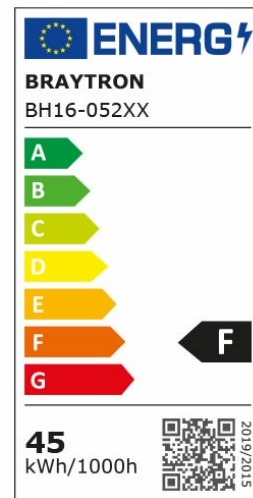

Braytron

PRODUCT DATASHEET

MODEL NO BH16-05281

DESCRIPTION BRY-BLADE-SS-SQR-BLC-45W-3IN1-CEILING LIGHT

3 CCT

BRAYTRON SRL

Bulavardul iuliu maniu, Nr.616, Sector 6, 061129, Bucuresti-ROMANIA

info@braytron.com

www.braytron.com

General Characteristics

Model No	:	BH16-05281
Main Family	:	Decorative LED
Sub Family	:	Ceiling Light Blade
Type	:	Ceiling Light
Body Color	:	Black
Lamp Shape	:	Non-Directional
Dimmable	:	Not-Dimmable
Light Source	:	LED
Warranty	:	3 years
Class	:	Class I
IP	:	IP20

Electrical Characteristics

Lifetime	:	20000 h
Voltage	:	220-240V
Power Factor	:	>0,9
Material	:	Metal
Working Temperature	:	-20 C+40 C
Frequency	:	50-60 Hz

Package Informations

N.W.	:	5,40 kgs
G.W.	:	7,40 kgs
PCS/CTN	:	3 pcs
Length	:	570 mm
Width	:	215 mm
Height	:	570 mm
EAN	:	5949097717055

Product Characteristics

Wattage	:	45 w
Color Temperature	:	3IN1
Quse Lumen	:	4650 lm
Color Rendering Index (CRI)	:	>80
Energy Efficiency Level	:	F
Beam Angle	:	120° Degrees
Color Category	:	3IN1

Dimensions & Weight