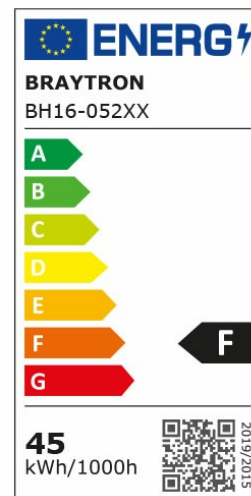

## PRODUCT DATASHEET

MODEL NO BH16-05281

DESCRIPTION BRY-BLADE-SS-SQR-BLC-45W-3IN1-CEILING LIGHT

### General Characteristics

Model No	:	BH16-05281
Main Family	:	Decorative LED
Sub Family	:	Ceiling Light Blade
Type	:	Ceiling Light
Body Color	:	Black
Lamp Shape	:	Non-Directional
Dimmable	:	Not-Dimmable
Light Source	:	LED
Warranty	:	3 years
Class	:	Class I
IP	:	IP20

### Electrical Characteristics

Lifetime	:	20000 h
Voltage	:	220-240V
Power Factor	:	>0,9
Material	:	Metal
Working Temperature	:	-20 C+40 C
Frequency	:	50-60 Hz

### Product Characteristics

Wattage	:	45 w
Color Temperature	:	3IN1
Quse Lumen	:	4650 lm
Color Rendering Index (CRI)	:	>80
Energy Efficiency Level	:	F
Beam Angle	:	120° Degrees
Color Category	:	3IN1