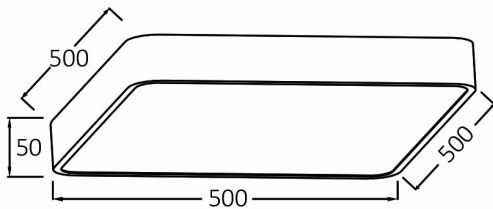

## PRODUCT DATASHEET

MODEL NO BH16-05281

DESCRIPTION BRY-BLADE-SS-SQR-BLC-45W-3IN1-CEILING LIGHT

### General Characteristics

Model No	:	BH16-05281
Main Family	:	Decorative LED
Sub Family	:	Ceiling Light Blade
Type	:	Ceiling Light
Body Color	:	Black
Lamp Shape	:	Non-Directional
Dimmable	:	Not-Dimmable
Light Source	:	LED
Warranty	:	3 years
Class	:	Class I
IP	:	IP20

### Package Informations

N.W.	:	5,40 kgs
G.W.	:	7,40 kgs
PCS/CTN	:	3 pcs
Length	:	570 mm
Width	:	215 mm
Height	:	570 mm
EAN	:	5949097717055

### Dimensions & Weight

P. Length	:	500 mm
P. Width	:	500 mm
P. Height	:	50 mm
Weight	:	1800 gr