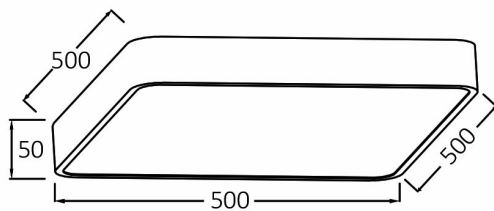

## PRODUCT DATASHEET

MODEL NO BH16-05280

DESCRIPTION BRY-BLADE-SS-SQR-WHT-45W-3IN1-CEILING LIGHT

### General Characteristics

Model No	:	BH16-05280
Main Family	:	Decorative LED
Sub Family	:	Ceiling Light Blade
Type	:	Ceiling Light
Body Color	:	White
Lamp Shape	:	Non-Directional
Dimmable	:	Not-Dimmable
Light Source	:	LED
Warranty	:	3 years
Class	:	Class I
IP	:	IP20

### Package Informations

N.W.	:	5,40 kgs
G.W.	:	7,40 kgs
PCS/CTN	:	3 pcs
Length	:	570 mm
Width	:	215 mm
Height	:	570 mm
EAN	:	5949097717031

### Dimensions & Weight

P. Length	:	500 mm
P. Width	:	500 mm
P. Height	:	50 mm
Weight	:	1800 gr