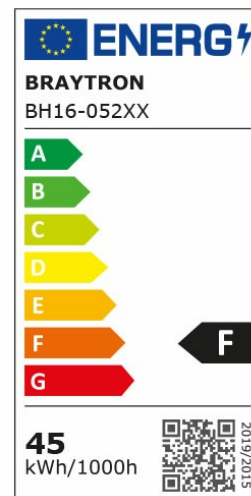

## PRODUCT DATASHEET

MODEL NO BH16-05280

DESCRIPTION BRY-BLADE-SS-SQR-WHT-45W-3IN1-CEILING LIGHT

### General Characteristics

Model No	:	BH16-05280
Main Family	:	Decorative LED
Sub Family	:	Ceiling Light Blade
Type	:	Ceiling Light
Body Color	:	White
Lamp Shape	:	Non-Directional
Dimmable	:	Not-Dimmable
Light Source	:	LED
Warranty	:	3 years
Class	:	Class I
IP	:	IP20

### Electrical Characteristics

Lifetime	:	20000 h
Voltage	:	220-240V
Power Factor	:	>0,9
Material	:	Metal
Working Temperature	:	-20 C+40 C
Frequency	:	50-60 Hz

### Product Characteristics

Wattage	:	45 w
Color Temperature	:	3IN1
Quse Lumen	:	4650 lm
Color Rendering Index (CRI)	:	>80
Energy Efficiency Level	:	F
Beam Angle	:	120° Degrees
Color Category	:	3IN1