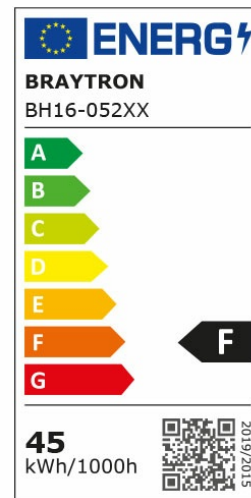

## PRODUCT DATASHEET

MODEL NO BH16-05280

DESCRIPTION BRY-BLADE-SS-SQR-WHT-45W-3IN1-CEILING LIGHT

BRAYTRON SRL

Bulavardul iuliu maniu, Nr.616, Sector 6, 061129, Bucuresti-ROMANIA

info@braytron.com

www.braytron.com

### General Characteristics

Model No	:	BH16-05280
Main Family	:	Decorative LED
Sub Family	:	Ceiling Light Blade
Type	:	Ceiling Light
Body Color	:	White
Lamp Shape	:	Non-Directional
Dimmable	:	Not-Dimmable
Light Source	:	LED
Warranty	:	3 years
Class	:	Class I
IP	:	IP20

### Electrical Characteristics

Lifetime	:	20000 h
Voltage	:	220-240V
Power Factor	:	>0,9
Material	:	Metal
Working Temperature	:	-20 C+40 C
Frequency	:	50-60 Hz

### Product Characteristics

Wattage	:	45 w
Color Temperature	:	3IN1
Quse Lumen	:	4650 lm
Color Rendering Index (CRI)	:	>80
Energy Efficiency Level	:	F
Beam Angle	:	120° Degrees
Color Category	:	3IN1