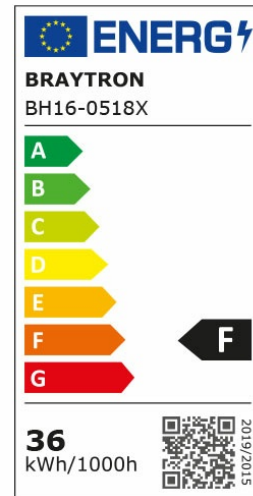

Braytron

PRODUCT DATASHEET

MODEL NO BH16-05187

DESCRIPTION BRY-BLADE-SS-SQR-WDN-36W-3IN1-CEILING LIGHT

3 CCT

BRAYTRON SRL

Bulavardul iuliu maniu, Nr.616, Sector 6, 061129, Bucuresti-ROMANIA

info@braytron.com

www.braytron.com

General Characteristics

Model No	:	BH16-05187
Main Family	:	Decorative LED
Sub Family	:	Ceiling Light Blade
Type	:	Ceiling Light
Body Color	:	Wooden
Lamp Shape	:	Non-Directional
Dimmable	:	Not-Dimmable
Light Source	:	LED
Warranty	:	3 years
Class	:	Class I
IP	:	IP20

Electrical Characteristics

Lifetime	:	20000 h
Voltage	:	220-240V
Power Factor	:	>0,9
Material	:	Metal
Working Temperature	:	-20 C+40 C
Frequency	:	50-60 Hz

Package Informations

N.W.	:	7,80 kgs
G.W.	:	10,00 kgs
PCS/CTN	:	6 pcs
Length	:	465 mm
Width	:	415 mm
Height	:	470 mm
EAN	:	5949097717024

Product Characteristics

Wattage	:	36 w
Color Temperature	:	3IN1
Quse Lumen	:	3680 lm
Color Rendering Index (CRI)	:	>80
Energy Efficiency Level	:	F
Beam Angle	:	120° Degrees
Color Category	:	3IN1

Dimensions & Weight