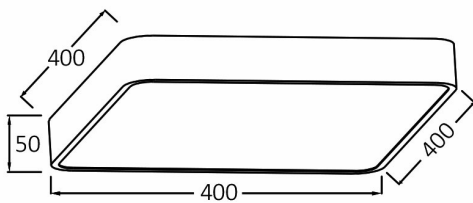

PRODUCT DATASHEET

MODEL NO BH16-05187

DESCRIPTION BRY-BLADE-SS-SQR-WDN-36W-3IN1-CEILING LIGHT

3 CCT

General Characteristics

Model No	:	BH16-05187
Main Family	:	Decorative LED
Sub Family	:	Ceiling Light Blade
Type	:	Ceiling Light
Body Color	:	Wooden
Lamp Shape	:	Non-Directional
Dimmable	:	Not-Dimmable
Light Source	:	LED
Warranty	:	3 years
Class	:	Class I
IP	:	IP20

Electrical Characteristics

Lifetime	:	20000 h
Voltage	:	220-240V
Power Factor	:	>0,9
Material	:	Metal
Working Temperature	:	-20 C+40 C
Frequency	:	50-60 Hz

Package Informations

N.W.	:	7,80 kgs
G.W.	:	10,00 kgs
PCS/CTN	:	6 pcs
Length	:	465 mm
Width	:	415 mm
Height	:	470 mm
EAN	:	5949097717024

Product Characteristics

Wattage	:	36 w
Color Temperature	:	3IN1
Quse Lumen	:	3680 lm
Color Rendering Index (CRI)	:	>80
Energy Efficiency Level	:	F
Beam Angle	:	120° Degrees
Color Category	:	3IN1

Dimensions & Weight

P. Length	:	400 mm
P. Width	:	400 mm
P. Height	:	50 mm
Weight	:	1300 gr