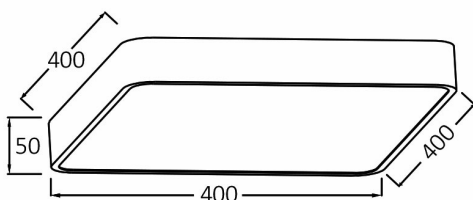

PRODUCT DATASHEET

MODEL NO BH16-05181

DESCRIPTION BRY-BLADE-SS-SQR-BLC-36W-3IN1-CEILING LIGHT

General Characteristics

Model No	:	BH16-05181
Main Family	:	Decorative LED
Sub Family	:	Ceiling Light Blade
Type	:	Ceiling Light
Body Color	:	Black
Lamp Shape	:	Non-Directional
Dimmable	:	Not-Dimmable
Light Source	:	LED
Warranty	:	3 years
Class	:	Class I
IP	:	IP20

Electrical Characteristics

Lifetime	:	20000 h
Voltage	:	220-240V
Power Factor	:	>0,9
Material	:	Metal
Working Temperature	:	-20 C+40 C
Frequency	:	50-60 Hz

Package Informations

N.W.	:	7,80 kgs
G.W.	:	10,00 kgs
PCS/CTN	:	6 pcs
Length	:	465 mm
Width	:	415 mm
Height	:	470 mm
EAN	:	5949097717017

Product Characteristics

Wattage	:	36 w
Color Temperature	:	3IN1
Quse Lumen	:	3680 lm
Color Rendering Index (CRI)	:	>80
Energy Efficiency Level	:	F
Beam Angle	:	120° Degrees
Color Category	:	3IN1

Dimensions & Weight

P. Length	:	400 mm
P. Width	:	400 mm
P. Height	:	50 mm
Weight	:	1300 gr