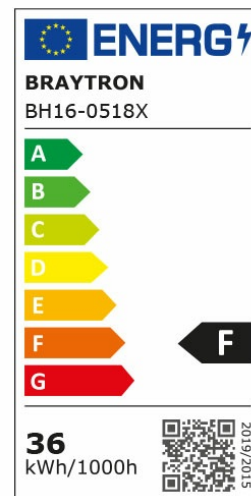

PRODUCT DATASHEET

MODEL NO BH16-05180

DESCRIPTION BRY-BLADE-SS-SQR-WHT-36W-3IN1-CEILING LIGHT

3 CCT

General Characteristics

Model No	:	BH16-05180
Main Family	:	Decorative LED
Sub Family	:	Ceiling Light Blade
Type	:	Ceiling Light
Body Color	:	White
Lamp Shape	:	Non-Directional
Dimmable	:	Not-Dimmable
Light Source	:	LED
Warranty	:	3 years
Class	:	Class I
IP	:	IP20

Electrical Characteristics

Lifetime	:	20000 h
Voltage	:	220-240V
Power Factor	:	>0,9
Material	:	Metal
Working Temperature	:	-20 C+40 C
Frequency	:	50-60 Hz

Package Informations

N.W.	:	7,80 kgs
G.W.	:	10,00 kgs
PCS/CTN	:	6 pcs
Length	:	465 mm
Width	:	415 mm
Height	:	470 mm
EAN	:	5949097717000

Product Characteristics

Wattage	:	36 w
Color Temperature	:	3IN1
Quse Lumen	:	3680 lm
Color Rendering Index (CRI)	:	>80
Energy Efficiency Level	:	F
Beam Angle	:	120° Degrees
Color Category	:	3IN1

Dimensions & Weight