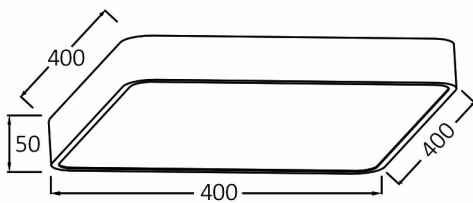

PRODUCT DATASHEET

MODEL NO BH16-05180

DESCRIPTION BRY-BLADE-SS-SQR-WHT-36W-3IN1-CEILING LIGHT

3 CCT

General Characteristics

Model No	:	BH16-05180
Main Family	:	Decorative LED
Sub Family	:	Ceiling Light Blade
Type	:	Ceiling Light
Body Color	:	White
Lamp Shape	:	Non-Directional
Dimmable	:	Not-Dimmable
Light Source	:	LED
Warranty	:	3 years
Class	:	Class I
IP	:	IP20

Electrical Characteristics

Lifetime	:	20000 h
Voltage	:	220-240V
Power Factor	:	>0,9
Material	:	Metal
Working Temperature	:	-20 C+40 C
Frequency	:	50-60 Hz

Package Informations

N.W.	:	7,80 kgs
G.W.	:	10,00 kgs
PCS/CTN	:	6 pcs
Length	:	465 mm
Width	:	415 mm
Height	:	470 mm
EAN	:	5949097717000

Product Characteristics

Wattage	:	36 w
Color Temperature	:	3IN1
Quse Lumen	:	3680 lm
Color Rendering Index (CRI)	:	>80
Energy Efficiency Level	:	F
Beam Angle	:	120° Degrees
Color Category	:	3IN1

Dimensions & Weight

P. Length	:	400 mm
P. Width	:	400 mm
P. Height	:	50 mm
Weight	:	1300 gr