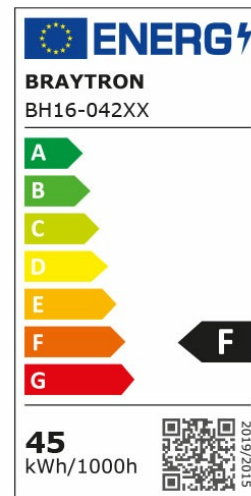

Braytron

PRODUCT DATASHEET

MODEL NO BH16-04297

DESCRIPTION BRY-BLADE-SR-RND-WDN-45W-RMT-CEILING LIGHT

BRAYTRON SRL

Bulavardul iuliu maniu, Nr.616, Sector 6, 061129, Bucuresti-ROMANIA

info@braytron.com

www.braytron.com

General Characteristics

Model No	:	BH16-04297
Main Family	:	Decorative LED
Sub Family	:	Ceiling Light Blade
Type	:	Ceiling Light
Body Color	:	Wooden
Lamp Shape	:	Non-Directional
Dimmable	:	Dimmable
Light Source	:	LED
Warranty	:	3 years
Class	:	Class I
IP	:	IP20

Electrical Characteristics

Lifetime	:	20000 h
Voltage	:	220-240V
Power Factor	:	>0,9
Material	:	Metal
Working Temperature	:	-20 C+40 C
Frequency	:	50-60 Hz

Package Informations

N.W.	:	4,80 kgs
G.W.	:	6,65 kgs
PCS/CTN	:	3 pcs
Length	:	570 mm
Width	:	215 mm
Height	:	570 mm
EAN	:	5949097716997

Product Characteristics

Wattage	:	45 w
Color Temperature	:	3IN1
Quse Lumen	:	4650 lm
Color Rendering Index (CRI)	:	>80
Energy Efficiency Level	:	F
Beam Angle	:	120° Degrees
Color Category	:	3IN1

Dimensions & Weight