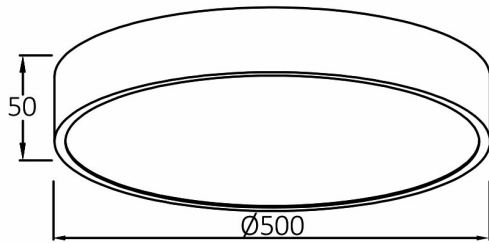

Braytron

PRODUCT DATASHEET

MODEL NO BH16-04297

DESCRIPTION BRY-BLADE-SR-RND-WDN-45W-RMT-CEILING LIGHT

BRAYTRON SRL

Bulavardul iuliu maniu, Nr.616, Sector 6, 061129, Bucuresti-ROMANIA

info@braytron.com

www.braytron.com