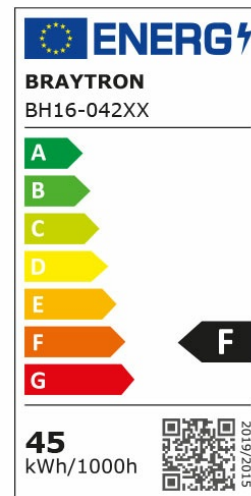

Braytron

PRODUCT DATASHEET

MODEL NO BH16-04291

DESCRIPTION BRY-BLADE-SR-RND-BLC-45W-RMT-CEILING LIGHT

BRAYTRON SRL

Bulavardul iuliu maniu, Nr.616, Sector 6, 061129, Bucuresti-ROMANIA

info@braytron.com

www.braytron.com