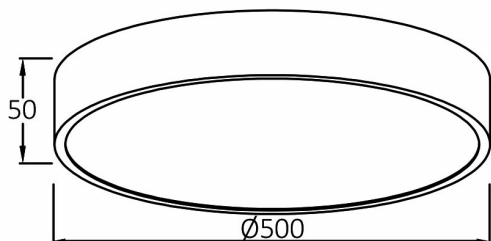

### General Characteristics

Model No	:	BH16-04291
Main Family	:	Decorative LED
Sub Family	:	Ceiling Light Blade
Type	:	Ceiling Light
Body Color	:	Black
Lamp Shape	:	Non-Directional
Dimmable	:	Dimmable
Light Source	:	LED
Warranty	:	3 years
Class	:	Class I
IP	:	IP20

### Package Informations

N.W.	:	4,80 kgs
G.W.	:	6,65 kgs
PCS/CTN	:	3 pcs
Length	:	570 mm
Width	:	215 mm
Height	:	570 mm
EAN	:	5949097716973

### Product Characteristics

Wattage	:	45 w
Color Temperature	:	3IN1
Quse Lumen	:	4650 lm
Color Rendering Index (CRI)	:	>80
Energy Efficiency Level	:	F
Beam Angle	:	120° Degrees
Color Category	:	3IN1

### Dimensions & Weight

Diameter	:	500 mm
P. Height	:	50 mm
Weight	:	1600 gr