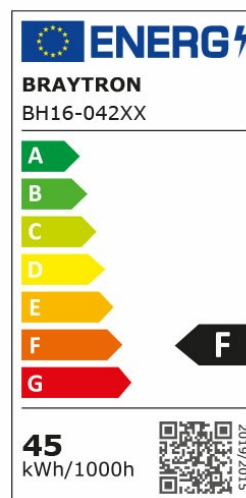

## PRODUCT DATASHEET

MODEL NO BH16-04291

DESCRIPTION BRY-BLADE-SR-RND-BLC-45W-RMT-CEILING LIGHT

REMOTE

### Electrical Characteristics

Lifetime	:	20000 h
Voltage	:	220-240V
Power Factor	:	>0,9
Material	:	Metal
Working Temperature	:	-20 C+40 C
Frequency	:	50-60 Hz

### Product Characteristics

Wattage	:	45 w
Color Temperature	:	3IN1
Quse Lumen	:	4650 lm
Color Rendering Index (CRI)	:	>80
Energy Efficiency Level	:	F
Beam Angle	:	120° Degrees
Color Category	:	3IN1

### Dimensions & Weight

Diameter	:	500 mm
P. Height	:	50 mm
Weight	:	1600 gr