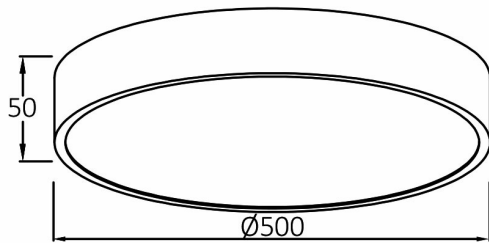

PRODUCT DATASHEET

MODEL NO BH16-04290

DESCRIPTION BRY-BLADE-SR-RND-WHT-45W-RMT-CEILING LIGHT

General Characteristics

Model No	:	BH16-04290
Main Family	:	Decorative LED
Sub Family	:	Ceiling Light Blade
Type	:	Ceiling Light
Body Color	:	White
Lamp Shape	:	Non-Directional
Dimmable	:	Dimmable
Light Source	:	LED
Warranty	:	3 years
Class	:	Class I
IP	:	IP20

Electrical Characteristics

Lifetime	:	20000 h
Voltage	:	220-240V
Power Factor	:	>0,9
Material	:	Metal
Working Temperature	:	-20 C+40 C
Frequency	:	50-60 Hz

Package Informations

N.W.	:	4,80 kgs
G.W.	:	6,65 kgs
PCS/CTN	:	3 pcs
Length	:	570 mm
Width	:	215 mm
Height	:	570 mm
EAN	:	5949097716959

Product Characteristics

Wattage	:	45 w
Color Temperature	:	3IN1
Quse Lumen	:	4650 lm
Color Rendering Index (CRI)	:	>80
Energy Efficiency Level	:	F
Beam Angle	:	120° Degrees
Color Category	:	3IN1

Dimensions & Weight

Diameter	:	500 mm
P. Height	:	50 mm
Weight	:	1600 gr