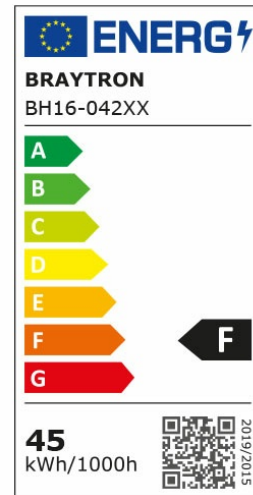

PRODUCT DATASHEET

MODEL NO BH16-04290

DESCRIPTION BRY-BLADE-SR-RND-WHT-45W-RMT-CEILING LIGHT

General Characteristics

Model No	:	BH16-04290
Main Family	:	Decorative LED
Sub Family	:	Ceiling Light Blade
Type	:	Ceiling Light
Body Color	:	White
Lamp Shape	:	Non-Directional
Dimmable	:	Dimmable
Light Source	:	LED
Warranty	:	3 years
Class	:	Class I
IP	:	IP20

Electrical Characteristics

Lifetime	:	20000 h
Voltage	:	220-240V
Power Factor	:	>0,9
Material	:	Metal
Working Temperature	:	-20 C+40 C
Frequency	:	50-60 Hz

Package Informations

N.W.	:	4,80 kgs
G.W.	:	6,65 kgs
PCS/CTN	:	3 pcs
Length	:	570 mm
Width	:	215 mm
Height	:	570 mm
EAN	:	5949097716959

Product Characteristics

Wattage	:	45 w
Color Temperature	:	3IN1
Quse Lumen	:	4650 lm
Color Rendering Index (CRI)	:	>80
Energy Efficiency Level	:	F
Beam Angle	:	120° Degrees
Color Category	:	3IN1

Dimensions & Weight

Diameter	:	500 mm
P. Height	:	50 mm
Weight	:	1600 gr