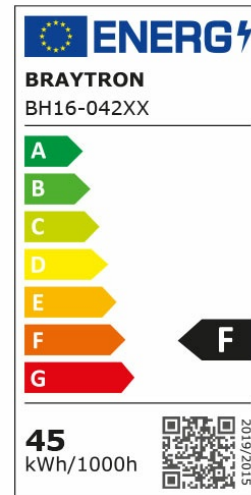

PRODUCT DATASHEET

MODEL NO BH16-04287

DESCRIPTION BRY-BLADE-SR-RND-WDN-45W-3IN1-CEILING LIGHT

General Characteristics

Model No	:	BH16-04287
Main Family	:	Decorative LED
Sub Family	:	Ceiling Light Blade
Type	:	Ceiling Light
Body Color	:	Wooden
Lamp Shape	:	Non-Directional
Dimmable	:	Not-Dimmable
Light Source	:	LED
Warranty	:	3 years
Class	:	Class I
IP	:	IP20

Electrical Characteristics

Lifetime	:	20000 h
Voltage	:	220-240V
Power Factor	:	>0,9
Material	:	Metal
Working Temperature	:	-20 C+40 C
Frequency	:	50-60 Hz

Package Informations

N.W.	:	4,65 kgs
G.W.	:	6,65 kgs
PCS/CTN	:	3 pcs
Length	:	570 mm
Width	:	215 mm
Height	:	570 mm
EAN	:	5949097716980

Product Characteristics

Wattage	:	45 w
Color Temperature	:	3IN1
Quse Lumen	:	4650 lm
Color Rendering Index (CRI)	:	>80
Energy Efficiency Level	:	F
Beam Angle	:	120° Degrees
Color Category	:	3IN1

Dimensions & Weight

Diameter	:	500 mm
P. Height	:	50 mm
Weight	:	1550 gr