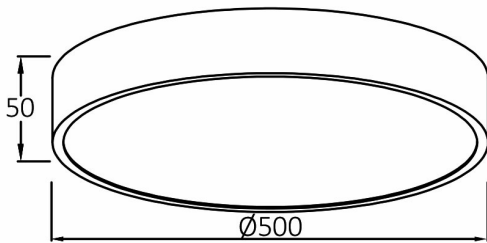

PRODUCT DATASHEET

MODEL NO BH16-04287

DESCRIPTION BRY-BLADE-SR-RND-WDN-45W-3IN1-CEILING LIGHT

General Characteristics

Model No	:	BH16-04287
Main Family	:	Decorative LED
Sub Family	:	Ceiling Light Blade
Type	:	Ceiling Light
Body Color	:	Wooden
Lamp Shape	:	Non-Directional
Dimmable	:	Not-Dimmable
Light Source	:	LED
Warranty	:	3 years
Class	:	Class I
IP	:	IP20

Electrical Characteristics

Lifetime	:	20000 h
Voltage	:	220-240V
Power Factor	:	>0,9
Material	:	Metal
Working Temperature	:	-20 C+40 C
Frequency	:	50-60 Hz

Package Informations

N.W.	:	4,65 kgs
G.W.	:	6,65 kgs
PCS/CTN	:	3 pcs
Length	:	570 mm
Width	:	215 mm
Height	:	570 mm
EAN	:	5949097716980

Product Characteristics

Wattage	:	45 w
Color Temperature	:	3IN1
Quse Lumen	:	4650 lm
Color Rendering Index (CRI)	:	>80
Energy Efficiency Level	:	F
Beam Angle	:	120° Degrees
Color Category	:	3IN1

Dimensions & Weight

Diameter	:	500 mm
P. Height	:	50 mm
Weight	:	1550 gr