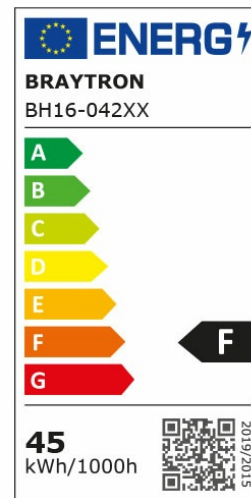

Braytron

PRODUCT DATASHEET

MODEL NO BH16-04287

DESCRIPTION BRY-BLADE-SR-RND-WDN-45W-3IN1-CEILING LIGHT

BRAYTRON SRL

Bulavardul iuliu maniu, Nr.616, Sector 6, 061129, Bucuresti-ROMANIA

info@braytron.com

www.braytron.com