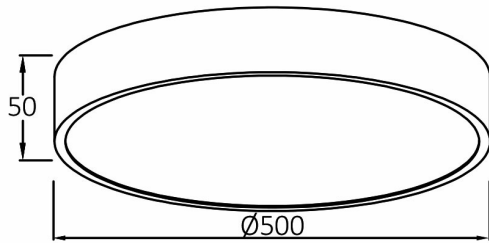

Braytron

PRODUCT DATASHEET

MODEL NO BH16-04287

DESCRIPTION BRY-BLADE-SR-RND-WDN-45W-3IN1-CEILING LIGHT

BRAYTRON SRL

Bulavardul iuliu maniu, Nr.616, Sector 6, 061129, Bucuresti-ROMANIA

info@braytron.com

www.braytron.com