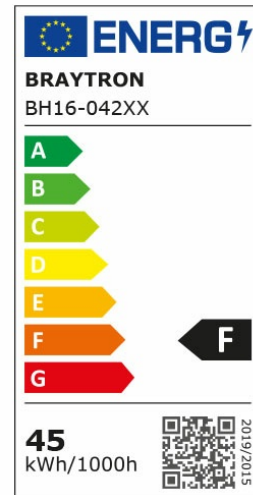

PRODUCT DATASHEET

MODEL NO BH16-04281

DESCRIPTION BRY-BLADE-SR-RND-BLC-45W-3IN1-CEILING LIGHT

General Characteristics

Model No	:	BH16-04281
Main Family	:	Decorative LED
Sub Family	:	Ceiling Light Blade
Type	:	Ceiling Light
Body Color	:	Black
Lamp Shape	:	Non-Directional
Dimmable	:	Not-Dimmable
Light Source	:	LED
Warranty	:	3 years
Class	:	Class I
IP	:	IP20

Electrical Characteristics

Lifetime	:	20000 h
Voltage	:	220-240V
Power Factor	:	>0,9
Material	:	Metal
Working Temperature	:	-20 C+40 C
Frequency	:	50-60 Hz

Package Informations

N.W.	:	4,65 kgs
G.W.	:	6,65 kgs
PCS/CTN	:	3 pcs
Length	:	570 mm
Width	:	215 mm
Height	:	570 mm
EAN	:	5949097716966

Product Characteristics

Wattage	:	45 w
Color Temperature	:	3IN1
Quse Lumen	:	4650 lm
Color Rendering Index (CRI)	:	>80
Energy Efficiency Level	:	F
Beam Angle	:	120° Degrees
Color Category	:	3IN1

Dimensions & Weight

Diameter	:	500 mm
P. Height	:	50 mm
Weight	:	1550 gr