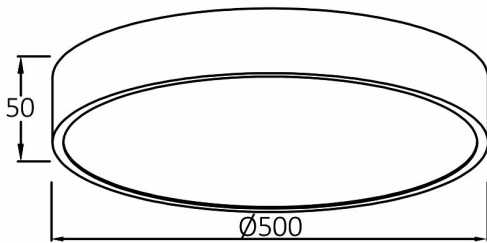

PRODUCT DATASHEET

MODEL NO BH16-04281

DESCRIPTION BRY-BLADE-SR-RND-BLC-45W-3IN1-CEILING LIGHT

General Characteristics

Model No	:	BH16-04281
Main Family	:	Decorative LED
Sub Family	:	Ceiling Light Blade
Type	:	Ceiling Light
Body Color	:	Black
Lamp Shape	:	Non-Directional
Dimmable	:	Not-Dimmable
Light Source	:	LED
Warranty	:	3 years
Class	:	Class I
IP	:	IP20

Electrical Characteristics

Lifetime	:	20000 h
Voltage	:	220-240V
Power Factor	:	>0,9
Material	:	Metal
Working Temperature	:	-20 C+40 C
Frequency	:	50-60 Hz

Package Informations

N.W.	:	4,65 kgs
G.W.	:	6,65 kgs
PCS/CTN	:	3 pcs
Length	:	570 mm
Width	:	215 mm
Height	:	570 mm
EAN	:	5949097716966

Product Characteristics

Wattage	:	45 w
Color Temperature	:	3IN1
Quse Lumen	:	4650 lm
Color Rendering Index (CRI)	:	>80
Energy Efficiency Level	:	F
Beam Angle	:	120° Degrees
Color Category	:	3IN1

Dimensions & Weight

Diameter	:	500 mm
P. Height	:	50 mm
Weight	:	1550 gr