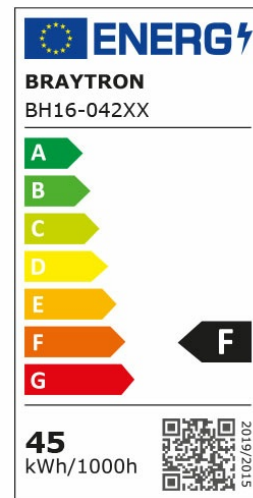

Braytron

PRODUCT DATASHEET

MODEL NO BH16-04280

DESCRIPTION BRY-BLADE-SR-RND-WHT-45W-3IN1-CEILING LIGHT

BRAYTRON SRL

Bulavardul iuliu maniu, Nr.616, Sector 6, 061129, Bucuresti-ROMANIA

info@braytron.com

www.braytron.com

Page 1-2

General Characteristics

Model No	:	BH16-04280
Main Family	:	Decorative LED
Sub Family	:	Ceiling Light Blade
Type	:	Ceiling Light
Body Color	:	White
Lamp Shape	:	Non-Directional
Dimmable	:	Not-Dimmable
Light Source	:	LED
Warranty	:	3 years
Class	:	Class I
IP	:	IP20

Electrical Characteristics

Lifetime	:	20000 h
Voltage	:	220-240V
Power Factor	:	>0,9
Material	:	Metal
Working Temperature	:	-20 C+40 C
Frequency	:	50-60 Hz

Package Informations

N.W.	:	4,65 kgs
G.W.	:	6,65 kgs
PCS/CTN	:	3 pcs
Length	:	570 mm
Width	:	215 mm
Height	:	570 mm
EAN	:	5949097716942

Product Characteristics

Wattage	:	45 w
Color Temperature	:	3IN1
Quse Lumen	:	4650 lm
Color Rendering Index (CRI)	:	>80
Energy Efficiency Level	:	F
Beam Angle	:	120° Degrees
Color Category	:	3IN1

Dimensions & Weight