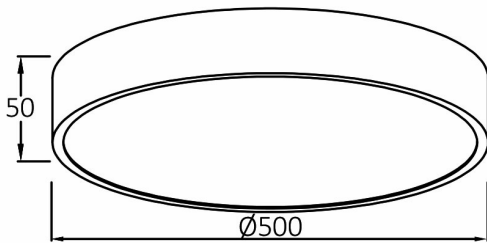

PRODUCT DATASHEET

MODEL NO BH16-04280

DESCRIPTION BRY-BLADE-SR-RND-WHT-45W-3IN1-CEILING LIGHT

General Characteristics

Model No	:	BH16-04280
Main Family	:	Decorative LED
Sub Family	:	Ceiling Light Blade
Type	:	Ceiling Light
Body Color	:	White
Lamp Shape	:	Non-Directional
Dimmable	:	Not-Dimmable
Light Source	:	LED
Warranty	:	3 years
Class	:	Class I
IP	:	IP20

Electrical Characteristics

Lifetime	:	20000 h
Voltage	:	220-240V
Power Factor	:	>0,9
Material	:	Metal
Working Temperature	:	-20 C+40 C
Frequency	:	50-60 Hz

Package Informations

N.W.	:	4,65 kgs
G.W.	:	6,65 kgs
PCS/CTN	:	3 pcs
Length	:	570 mm
Width	:	215 mm
Height	:	570 mm
EAN	:	5949097716942

Product Characteristics

Wattage	:	45 w
Color Temperature	:	3IN1
Quse Lumen	:	4650 lm
Color Rendering Index (CRI)	:	>80
Energy Efficiency Level	:	F
Beam Angle	:	120° Degrees
Color Category	:	3IN1

Dimensions & Weight

Diameter	:	500 mm
P. Height	:	50 mm
Weight	:	1550 gr