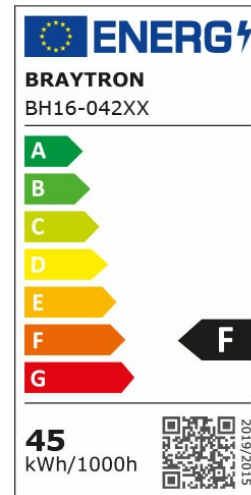

PRODUCT DATASHEET

MODEL NO BH16-04280

DESCRIPTION BRY-BLADE-SR-RND-WHT-45W-3IN1-CEILING LIGHT

General Characteristics

Model No	:	BH16-04280
Main Family	:	Decorative LED
Sub Family	:	Ceiling Light Blade
Type	:	Ceiling Light
Body Color	:	White
Lamp Shape	:	Non-Directional
Dimmable	:	Not-Dimmable
Light Source	:	LED
Warranty	:	3 years
Class	:	Class I
IP	:	IP20

Electrical Characteristics

Lifetime	:	20000 h
Voltage	:	220-240V
Power Factor	:	>0,9
Material	:	Metal
Working Temperature	:	-20 C+40 C
Frequency	:	50-60 Hz

Package Informations

N.W.	:	4,65 kgs
G.W.	:	6,65 kgs
PCS/CTN	:	3 pcs
Length	:	570 mm
Width	:	215 mm
Height	:	570 mm
EAN	:	5949097716942

Product Characteristics

Wattage	:	45 w
Color Temperature	:	3IN1
Quse Lumen	:	4650 lm
Color Rendering Index (CRI)	:	>80
Energy Efficiency Level	:	F
Beam Angle	:	120° Degrees
Color Category	:	3IN1

Dimensions & Weight

Diameter	:	500 mm
P. Height	:	50 mm
Weight	:	1550 gr