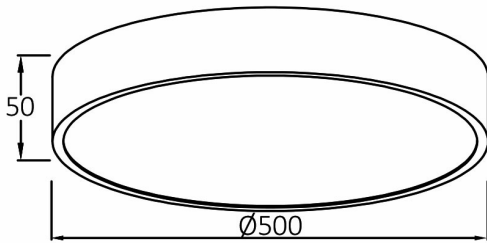

Braytron

PRODUCT DATASHEET

MODEL NO BH16-04280

DESCRIPTION BRY-BLADE-SR-RND-WHT-45W-3IN1-CEILING LIGHT

BRAYTRON SRL

Bulavardul iuliu maniu, Nr.616, Sector 6, 061129, Bucuresti-ROMANIA

info@braytron.com

www.braytron.com

Page 1-2