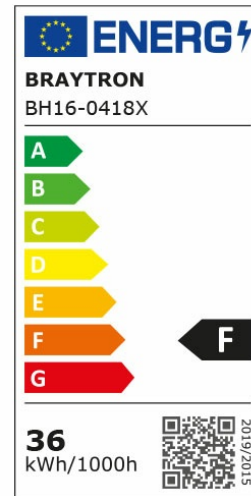

BRAYTRON SRL

Bulavardul iuliu maniu, Nr.616, Sector 6, 061129, Bucuresti-ROMANIA

info@braytron.com

www.braytron.com