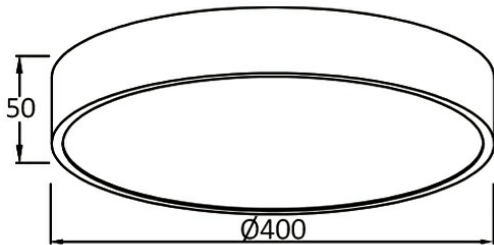

BRAYTRON SRL

Bulavardul iuliu maniu, Nr.616, Sector 6, 061129, Bucuresti-ROMANIA

info@braytron.com

www.braytron.com