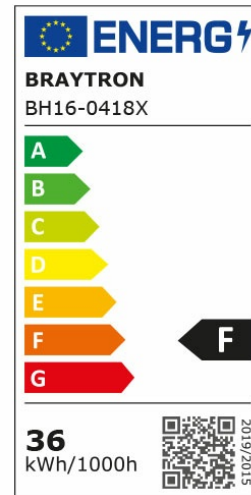

## PRODUCT DATASHEET

MODEL NO BH16-04181

DESCRIPTION BRY-BLADE-SR-RND-BLC-36W-3IN1-CEILING LIGHT

### General Characteristics

Model No	:	BH16-04181
Main Family	:	Decorative LED
Sub Family	:	Ceiling Light Blade
Type	:	Ceiling Light
Body Color	:	Black
Lamp Shape	:	Non-Directional
Dimmable	:	Not-Dimmable
Light Source	:	LED
Warranty	:	3 years
Class	:	Class I
IP	:	IP20

### Electrical Characteristics

Lifetime	:	20000 h
Voltage	:	220-240V
Power Factor	:	>0,9
Material	:	Metal
Working Temperature	:	-20 C+40 C
Frequency	:	50-60 Hz

### Product Characteristics

Wattage	:	36 w
Color Temperature	:	3IN1
Quse Lumen	:	3680 lm
Color Rendering Index (CRI)	:	>80
Energy Efficiency Level	:	F
Beam Angle	:	120° Degrees
Color Category	:	3IN1