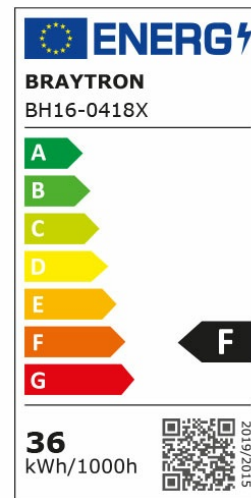

Braytron

PRODUCT DATASHEET

MODEL NO BH16-04181

DESCRIPTION BRY-BLADE-SR-RND-BLC-36W-3IN1-CEILING LIGHT

BRAYTRON SRL

Bulavardul iuliu maniu, Nr.616, Sector 6, 061129, Bucuresti-ROMANIA

info@braytron.com

www.braytron.com

General Characteristics

Model No	:	BH16-04181
Main Family	:	Decorative LED
Sub Family	:	Ceiling Light Blade
Type	:	Ceiling Light
Body Color	:	Black
Lamp Shape	:	Non-Directional
Dimmable	:	Not-Dimmable
Light Source	:	LED
Warranty	:	3 years
Class	:	Class I
IP	:	IP20

Electrical Characteristics

Lifetime	:	20000 h
Voltage	:	220-240V
Power Factor	:	>0,9
Material	:	Metal
Working Temperature	:	-20 C+40 C
Frequency	:	50-60 Hz

Package Informations

N.W.	:	6,75 kgs
G.W.	:	9,25 kgs
PCS/CTN	:	6 pcs
Length	:	465 mm
Width	:	415 mm
Height	:	470 mm
EAN	:	5949097716928

Product Characteristics

Wattage	:	36 w
Color Temperature	:	3IN1
Quse Lumen	:	3680 lm
Color Rendering Index (CRI)	:	>80
Energy Efficiency Level	:	F
Beam Angle	:	120° Degrees
Color Category	:	3IN1

Dimensions & Weight