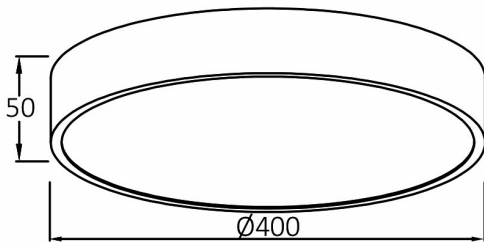

PRODUCT DATASHEET

MODEL NO BH16-04180

DESCRIPTION BRY-BLADE-SR-RND-WHT-36W-3IN1-CEILING LIGHT

General Characteristics

Model No	:	BH16-04180
Main Family	:	Decorative LED
Sub Family	:	Ceiling Light Blade
Type	:	Ceiling Light
Body Color	:	White
Lamp Shape	:	Non-Directional
Dimmable	:	Not-Dimmable
Light Source	:	LED
Warranty	:	3 years
Class	:	Class I
IP	:	IP20

Electrical Characteristics

Lifetime	:	20000 h
Voltage	:	220-240V
Power Factor	:	>0,9
Material	:	Metal
Working Temperature	:	-20 C+40 C
Frequency	:	50-60 Hz

Package Informations

N.W.	:	6,75 kgs
G.W.	:	9,25 kgs
PCS/CTN	:	6 pcs
Length	:	465 mm
Width	:	415 mm
Height	:	470 mm
EAN	:	5949097716911

Product Characteristics

Wattage	:	36 w
Color Temperature	:	3IN1
Quse Lumen	:	3680 lm
Color Rendering Index (CRI)	:	>80
Energy Efficiency Level	:	F
Beam Angle	:	120° Degrees
Color Category	:	3IN1

Dimensions & Weight

Diameter	:	400 mm
P. Height	:	50 mm
Weight	:	1140 gr