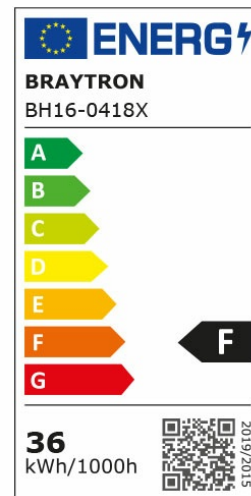

Braytron

PRODUCT DATASHEET

MODEL NO BH16-04180

DESCRIPTION BRY-BLADE-SR-RND-WHT-36W-3IN1-CEILING LIGHT

3 CCT

BRAYTRON SRL

Bulavardul iuliu maniu, Nr.616, Sector 6, 061129, Bucuresti-ROMANIA

info@braytron.com

www.braytron.com

General Characteristics

Model No	:	BH16-04180
Main Family	:	Decorative LED
Sub Family	:	Ceiling Light Blade
Type	:	Ceiling Light
Body Color	:	White
Lamp Shape	:	Non-Directional
Dimmable	:	Not-Dimmable
Light Source	:	LED
Warranty	:	3 years
Class	:	Class I
IP	:	IP20

Electrical Characteristics

Lifetime	:	20000 h
Voltage	:	220-240V
Power Factor	:	>0,9
Material	:	Metal
Working Temperature	:	-20 C+40 C
Frequency	:	50-60 Hz

Package Informations

N.W.	:	6,75 kgs
G.W.	:	9,25 kgs
PCS/CTN	:	6 pcs
Length	:	465 mm
Width	:	415 mm
Height	:	470 mm
EAN	:	5949097716911

Product Characteristics

Wattage	:	36 w
Color Temperature	:	3IN1
Quse Lumen	:	3680 lm
Color Rendering Index (CRI)	:	>80
Energy Efficiency Level	:	F
Beam Angle	:	120° Degrees
Color Category	:	3IN1

Dimensions & Weight