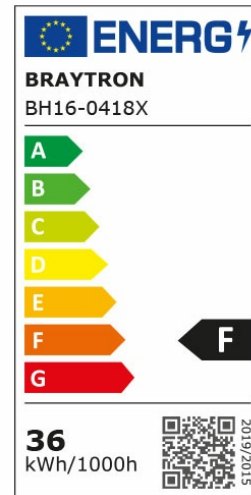

PRODUCT DATASHEET

MODEL NO BH16-04180

DESCRIPTION BRY-BLADE-SR-RND-WHT-36W-3IN1-CEILING LIGHT

General Characteristics

Model No	:	BH16-04180
Main Family	:	Decorative LED
Sub Family	:	Ceiling Light Blade
Type	:	Ceiling Light
Body Color	:	White
Lamp Shape	:	Non-Directional
Dimmable	:	Not-Dimmable
Light Source	:	LED
Warranty	:	3 years
Class	:	Class I
IP	:	IP20

Electrical Characteristics

Lifetime	:	20000 h
Voltage	:	220-240V
Power Factor	:	>0,9
Material	:	Metal
Working Temperature	:	-20 C+40 C
Frequency	:	50-60 Hz

Package Informations

N.W.	:	6,75 kgs
G.W.	:	9,25 kgs
PCS/CTN	:	6 pcs
Length	:	465 mm
Width	:	415 mm
Height	:	470 mm
EAN	:	5949097716911

Product Characteristics

Wattage	:	36 w
Color Temperature	:	3IN1
Quse Lumen	:	3680 lm
Color Rendering Index (CRI)	:	>80
Energy Efficiency Level	:	F
Beam Angle	:	120° Degrees
Color Category	:	3IN1

Dimensions & Weight

Diameter	:	400 mm
P. Height	:	50 mm
Weight	:	1140 gr