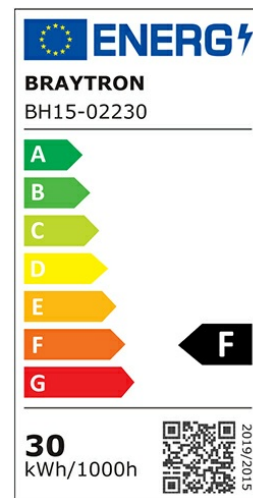

PRODUCT DATASHEET

MODEL NO BH15-02230

DESCRIPTION BRY-JADE-RND-D330-30W-6500K-IP44-CEILING LIGHT

Luminare is intended to use in outdoor applications

General Characteristics

Model No	:	BH15-02230
Main Family	:	Indoor Lighting
Sub Family	:	Ceiling Light Jade
Type	:	Ceiling Light
Body Color	:	White
Lamp Shape	:	Non-Directional
Dimmable	:	Not-Dimmable
Light Source	:	LED
Warranty	:	3 years
Class	:	Class II
IP	:	IP44
IK	:	IK06

Electrical Characteristics

Lifetime	:	20000 h
Voltage	:	220-240V
Power Factor	:	>0,9
Material	:	PC
Working Temperature	:	-20 C+40 C
Frequency	:	50-60 Hz

Package Informations

N.W.	:	7,00 kgs
G.W.	:	9,55 kgs
PCS/CTN	:	10 pcs
Length	:	690 mm
Width	:	370 mm
Height	:	355 mm
EAN	:	5949097706134

Product Characteristics

Wattage	:	30 w
Color Temperature	:	6500K
Quse Lumen	:	3050 lm
Color Rendering Index (CRI)	:	>80
Energy Efficiency Level	:	F
Beam Angle	:	110° Degrees
Color Category	:	Cool White

Dimensions & Weight

Diameter	:	330 mm
P. Height	:	62 mm
Weight	:	700 gr