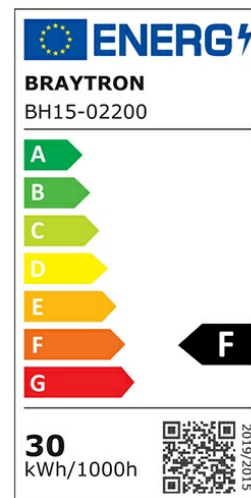

PRODUCT DATASHEET

MODEL NO BH15-02200

DESCRIPTION BRY-JADE-RND-D330-30W-3000K-IP44-CEILING LIGHT

Luminare is intended to use in outdoor applications