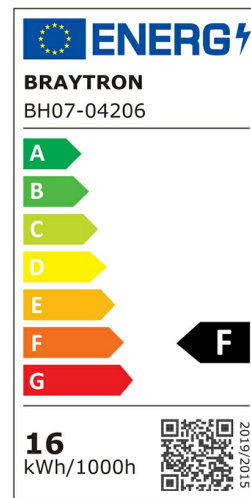

Braytron

PRODUCT DATASHEET

MODEL NO BH07-04206

DESCRIPTION BRY-TINY-WL700-16W-GLD-3000K-WALL LIGHT

BRAYTRON SRL

Bulavardul iuliu maniu, Nr.616, Sector 6, 061129, Bucuresti-ROMANIA

info@braytron.com

www.braytron.com

General Characteristics

Model No	:	BH07-04206
Main Family	:	Decorative LED
Sub Family	:	LED Wall Light
Type	:	Wall Light
Body Color	:	Golden+Black
Lamp Shape	:	Non-Directional
Dimmable	:	Not-Dimmable
Light Source	:	LED
Warranty	:	2 years
Class	:	Class I
IP	:	IP20

Electrical Characteristics

Lifetime	:	20000 h
Voltage	:	220-240V
Power Factor	:	>0,5
Material	:	Aluminium
Working Temperature	:	-20 C+40 C
Frequency	:	50-60 Hz

Package Informations

N.W.	:	6,30 kgs
G.W.	:	9,90 kgs
PCS/CTN	:	10 pcs
Length	:	760 mm
Width	:	320 mm
Height	:	440 mm
EAN	:	5949097734205

Product Characteristics

Wattage	:	16 w
Color Temperature	:	3000K
Quse Lumen	:	1580 lm
Color Rendering Index (CRI)	:	>80
Energy Efficiency Level	:	F
Beam Angle	:	90° Degrees
Color Category	:	Warm White

Dimensions & Weight