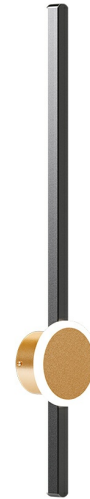

## PRODUCT DATASHEET

MODEL NO

BH07-04206

DESCRIPTION

BRY-TINY-WL700-16W-GLD-3000K-WALL LIGHT

BRAYTRON SRL

Bulaverdul iuliu maniu, Nr.616, Sector 6, 061129, Bucuresti-ROMANIA

info@braytron.com

### General Characteristics

Model No	:	BH07-04206
Main Family	:	Decorative LED
Sub Family	:	LED Wall Light
Type	:	Wall Light
Body Color	:	Golden+Black
Lamp Shape	:	Non-Directional
Dimmable	:	Not-Dimmable
Light Source	:	LED
Warranty	:	2 years
Class	:	Class I
IP	:	IP20

### Electrical Characteristics

Lifetime	:	20000 h
Voltage	:	220-240V
Power Factor	:	>0,5
Material	:	Aluminium
Working Temperature	:	-20 C+40 C
Frequency	:	50-60 Hz

### Dimensions & Weight

Diameter	:	120 mm
P. Length	:	700 mm
P. Width	:	25 mm
P. Height	:	60 mm
Weight	:	630 gr