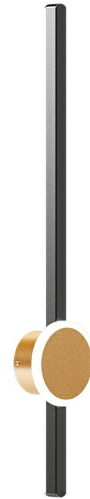

Braytron

PRODUCT DATASHEET

MODEL NO BH07-04206

DESCRIPTION BRY-TINY-WL700-16W-GLD-3000K-WALL LIGHT

BRAYTRON SRL

Bulavardul iuliu maniu, Nr.616, Sector 6, 061129, Bucuresti-ROMANIA

info@braytron.com

www.braytron.com

General Characteristics

Model No	:	BH07-04206
Main Family	:	Decorative LED
Sub Family	:	LED Wall Light
Type	:	Wall Light
Body Color	:	Golden+Black
Lamp Shape	:	Non-Directional
Dimmable	:	Not-Dimmable
Light Source	:	LED
Warranty	:	2 years
Class	:	Class I
IP	:	IP20

Electrical Characteristics

Lifetime	:	20000 h
Voltage	:	220-240V
Power Factor	:	>0,5
Material	:	Aluminium
Working Temperature	:	-20 C+40 C
Frequency	:	50-60 Hz

Package Informations

N.W.	:	6,30 kgs
G.W.	:	9,90 kgs
PCS/CTN	:	10 pcs
Length	:	760 mm
Width	:	320 mm
Height	:	440 mm
EAN	:	5949097734205

Diameter	:	120 mm
P. Length	:	700 mm
P. Width	:	25 mm
P. Height	:	60 mm
Weight	:	630 gr