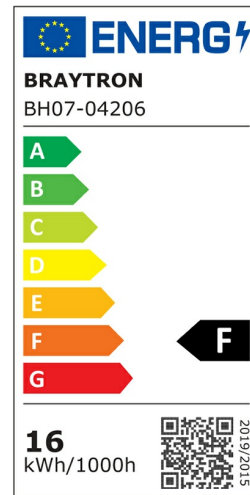

## PRODUCT DATASHEET

MODEL NO

BH07-04206

DESCRIPTION

BRY-TINY-WL700-16W-GLD-3000K-WALL LIGHT

BRAYTRON SRL

Bulaverdul iuliu maniu, Nr.616, Sector 6, 061129, Bucuresti-ROMANIA

info@braytron.com

### General Characteristics

Model No	:	BH07-04206
Main Family	:	Decorative LED
Sub Family	:	LED Wall Light
Type	:	Wall Light
Body Color	:	Golden+Black
Lamp Shape	:	Non-Directional
Dimmable	:	Not-Dimmable
Light Source	:	LED
Warranty	:	2 years
Class	:	Class I
IP	:	IP20

### Product Characteristics

Wattage	:	16 w
Color Temperature	:	3000K
Quse Lumen	:	1580 lm
Color Rendering Index (CRI)	:	>80
Energy Efficiency Level	:	F
Beam Angle	:	90° Degrees
Color Category	:	Warm White

### Dimensions & Weight

Diameter	:	120 mm
P. Length	:	700 mm
P. Width	:	25 mm
P. Height	:	60 mm
Weight	:	630 gr