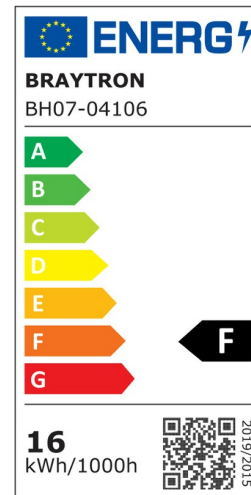

PRODUCT DATASHEET

MODEL NO

BH07-04106

DESCRIPTION

BRY-TINY-WL800-16W-GLD-3000K-WALL LIGHT

General Characteristics

Model No	:	BH07-04106
Main Family	:	Decorative LED
Sub Family	:	LED Wall Light
Type	:	Wall
Body Color	:	Golden
Lamp Shape	:	Directional
Dimmable	:	Not-Dimmable
Light Source	:	LED
Warranty	:	2 years
Class	:	Class I
IP	:	IP20

Electrical Characteristics

Lifetime	:	20000 h
Voltage	:	220-240V
Power Factor	:	>0,5
Material	:	Aluminium
Working Temperature	:	-20 C+40 C
Frequency	:	50-60 Hz

Package Informations

N.W.	:	2,16 kgs
G.W.	:	3,85 kgs
PCS/CTN	:	6 pcs
Length	:	870 mm
Width	:	370 mm
Height	:	165 mm
EAN	:	5949097727832

Product Characteristics

Wattage	:	16 w
Color Temperature	:	3000K
Quse Lumen	:	1160 lm
Color Rendering Index (CRI)	:	>80
Energy Efficiency Level	:	F
Beam Angle	:	90° Degrees
Color Category	:	Warm White

Dimensions & Weight

Diameter	:	60 mm
P. Width	:	103 mm
P. Height	:	800 mm
Weight	:	360 gr