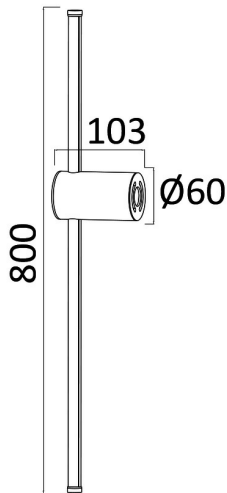

PRODUCT DATASHEET

MODEL NO

BH07-04106

DESCRIPTION

BRY-TINY-WL800-16W-GLD-3000K-WALL LIGHT

General Characteristics

Model No	:	BH07-04106
Main Family	:	Decorative LED
Sub Family	:	LED Wall Light
Type	:	Wall
Body Color	:	Golden
Lamp Shape	:	Directional
Dimmable	:	Not-Dimmable
Light Source	:	LED
Warranty	:	2 years
Class	:	Class I
IP	:	IP20

Electrical Characteristics

Lifetime	:	20000 h
Voltage	:	220-240V
Power Factor	:	>0,5
Material	:	Aluminium
Working Temperature	:	-20 C+40 C
Frequency	:	50-60 Hz

Package Informations

N.W.	:	2,16 kgs
G.W.	:	3,85 kgs
PCS/CTN	:	6 pcs
Length	:	870 mm
Width	:	370 mm
Height	:	165 mm
EAN	:	5949097727832

Product Characteristics

Wattage	:	16 w
Color Temperature	:	3000K
Quse Lumen	:	1160 lm
Color Rendering Index (CRI)	:	>80
Energy Efficiency Level	:	F
Beam Angle	:	90° Degrees
Color Category	:	Warm White

Dimensions & Weight

Diameter	:	60 mm
P. Width	:	103 mm
P. Height	:	800 mm
Weight	:	360 gr