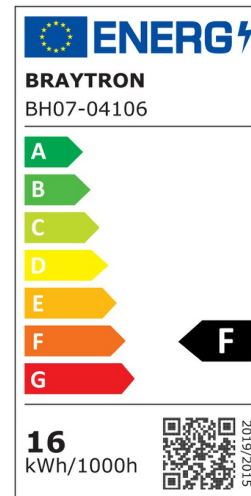

Braytron

PRODUCT DATASHEET

MODEL NO BH07-04106

DESCRIPTION BRY-TINY-WL800-16W-GLD-3000K-WALL LIGHT

BRAYTRON SRL

Bulavardul iuliu maniu, Nr.616, Sector 6, 061129, Bucuresti-ROMANIA

info@braytron.com

www.braytron.com

General Characteristics

Model No	:	BH07-04106
Main Family	:	Decorative LED
Sub Family	:	LED Wall Light
Type	:	Wall
Body Color	:	Golden
Lamp Shape	:	Directional
Dimmable	:	Not-Dimmable
Light Source	:	LED
Warranty	:	2 years
Class	:	Class I
IP	:	IP20

Electrical Characteristics

Lifetime	:	20000 h
Voltage	:	220-240V
Power Factor	:	>0,5
Material	:	Aluminium
Working Temperature	:	-20 C+40 C
Frequency	:	50-60 Hz

Package Informations

N.W.	:	2,16 kgs
G.W.	:	3,85 kgs
PCS/CTN	:	6 pcs
Length	:	870 mm
Width	:	370 mm
Height	:	165 mm
EAN	:	5949097727832

Product Characteristics

Wattage	:	16 w
Color Temperature	:	3000K
Quse Lumen	:	1160 lm
Color Rendering Index (CRI)	:	>80
Energy Efficiency Level	:	F
Beam Angle	:	90° Degrees
Color Category	:	Warm White

Dimensions & Weight