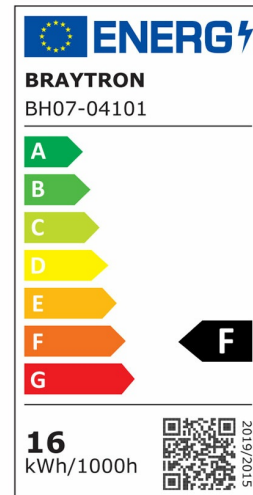

PRODUCT DATASHEET

MODEL NO

BH07-04101

DESCRIPTION

BRY-TINY-WL800-16W-BLC-3000K-WALL LIGHT

General Characteristics

Model No	:	BH07-04101
Main Family	:	Decorative LED
Sub Family	:	LED Wall Light
Type	:	Wall
Body Color	:	Black
Lamp Shape	:	Directional
Dimmable	:	Not-Dimmable
Light Source	:	LED
Warranty	:	2 years
Class	:	Class I
IP	:	IP20

Electrical Characteristics

Lifetime	:	20000 h
Voltage	:	220-240V
Power Factor	:	>0,5
Material	:	Aluminium
Working Temperature	:	-20 C+40 C
Frequency	:	50-60 Hz

Package Informations

N.W.	:	2,16 kgs
G.W.	:	3,85 kgs
PCS/CTN	:	6 pcs
Length	:	870 mm
Width	:	370 mm
Height	:	165 mm
EAN	:	5949097727429

Product Characteristics

Wattage	:	16 w
Color Temperature	:	3000K
Quse Lumen	:	1160 lm
Color Rendering Index (CRI)	:	>80
Energy Efficiency Level	:	F
Beam Angle	:	90° Degrees
Color Category	:	Warm White

Dimensions & Weight

Diameter	:	60 mm
P. Width	:	103 mm
P. Height	:	800 mm
Weight	:	360 gr