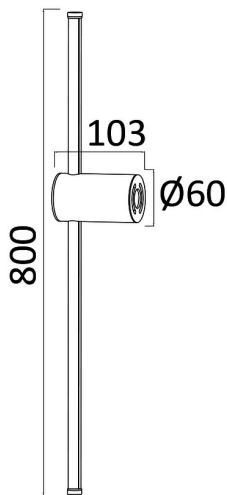

PRODUCT DATASHEET

MODEL NO

BH07-04101

DESCRIPTION

BRY-TINY-WL800-16W-BLC-3000K-WALL LIGHT

General Characteristics

Model No	:	BH07-04101
Main Family	:	Decorative LED
Sub Family	:	LED Wall Light
Type	:	Wall
Body Color	:	Black
Lamp Shape	:	Directional
Dimmable	:	Not-Dimmable
Light Source	:	LED
Warranty	:	2 years
Class	:	Class I
IP	:	IP20

Electrical Characteristics

Lifetime	:	20000 h
Voltage	:	220-240V
Power Factor	:	>0,5
Material	:	Aluminium
Working Temperature	:	-20 C+40 C
Frequency	:	50-60 Hz

Package Informations

N.W.	:	2,16 kgs
G.W.	:	3,85 kgs
PCS/CTN	:	6 pcs
Length	:	870 mm
Width	:	370 mm
Height	:	165 mm
EAN	:	5949097727429

Product Characteristics

Wattage	:	16 w
Color Temperature	:	3000K
Quse Lumen	:	1160 lm
Color Rendering Index (CRI)	:	>80
Energy Efficiency Level	:	F
Beam Angle	:	90° Degrees
Color Category	:	Warm White

Dimensions & Weight

Diameter	:	60 mm
P. Width	:	103 mm
P. Height	:	800 mm
Weight	:	360 gr