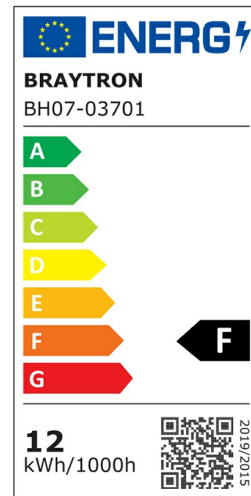

Braytron

PRODUCT DATASHEET

MODEL NO BH07-03701

DESCRIPTION BRY-NELA-WL1-12W-RND-BLC-3000K-WALL LIGHT

BRAYTRON SRL

Bulavardul iuliu maniu, Nr.616, Sector 6, 061129, Bucuresti-ROMANIA

info@braytron.com

www.braytron.com

Page 1-2