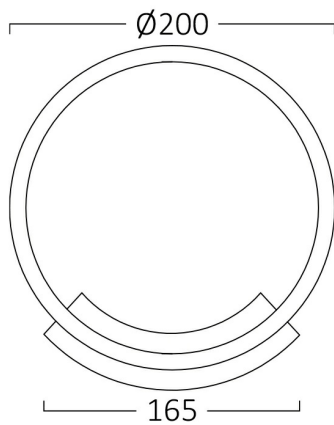

Braytron

PRODUCT DATASHEET

MODEL NO BH07-03701

DESCRIPTION BRY-NELA-WL1-12W-RND-BLC-3000K-WALL LIGHT

BRAYTRON SRL

Bulavardul iuliu maniu, Nr.616, Sector 6, 061129, Bucuresti-ROMANIA

info@braytron.com

www.braytron.com

General Characteristics

Model No	:	BH07-03701
Main Family	:	Decorative LED
Sub Family	:	LED Wall Light
Type	:	Wall Light
Body Color	:	Black
Lamp Shape	:	Non-Directional
Warranty	:	2 Years
Class	:	CLASS I
IP	:	IP20

Electrical Characteristics

Lifetime	:	20000 h
Voltage	:	220-240V 50/60Hz
Power Factor	:	>0,5
Material	:	Aluminium-PVC
Working Temperature	:	-20°C ~ +40°C

Package Informations

N.W.	:	3,4 kgs
G.W.	:	5,1 kgs
PCS/CTN	:	10
Length	:	51,5 cm
Width	:	36 cm
Height	:	25 cm
EAN	:	5949097736957

Product Characteristics

Wattage	:	12 w
Color Temperature	:	3000K
Quse Lumen	:	1040 lm
Color Rendering Index (CRI)	:	≥80
Energy Efficiency Level	:	F
Beam Angle	:	120°

Dimensions & Weight

Diameter	:	200 mm
P. Height	:	56 mm
Weight	:	340 gr