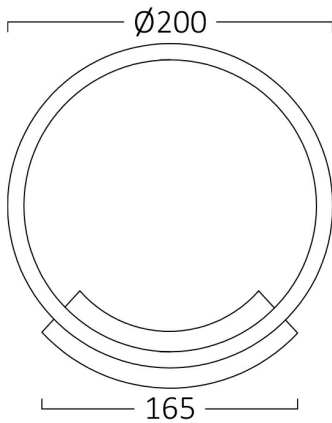

Braytron

PRODUCT DATASHEET

MODEL NO BH07-03700

DESCRIPTION BRY-NELA-WL1-12W-RND-WHT-3000K-WALL LIGHT

BRAYTRON SRL

Bulavardul iuliu maniu, Nr.616, Sector 6, 061129, Bucuresti-ROMANIA

info@braytron.com

www.braytron.com

Page 1-2