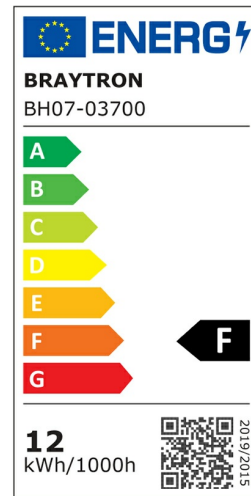

Braytron

PRODUCT DATASHEET

MODEL NO BH07-03700

DESCRIPTION BRY-NELA-WL1-12W-RND-WHT-3000K-WALL LIGHT

BRAYTRON SRL

Bulavardul iuliu maniu, Nr.616, Sector 6, 061129, Bucuresti-ROMANIA

info@braytron.com

www.braytron.com

Page 1-2