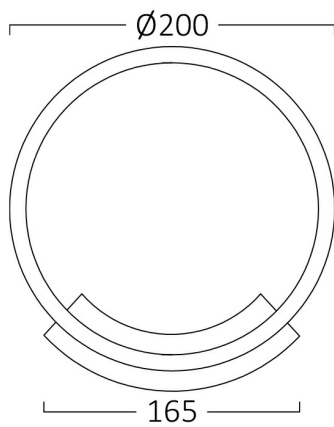

PRODUCT DATASHEET

MODEL NO BH07-03700

DESCRIPTION BRY-NELA-WL1-12W-RND-WHT-3000K-WALL LIGHT

General Characteristics

Model No	:	BH07-03700
Main Family	:	Decorative LED
Sub Family	:	LED Wall Light
Type	:	Wall Light
Body Color	:	White
Lamp Shape	:	Non-Directional
Dimmable	:	Not-Dimmable
Light Source	:	LED
Warranty	:	2 years
Class	:	Class I
IP	:	IP20

Electrical Characteristics

Lifetime	:	20000 h
Voltage	:	220-240V
Power Factor	:	>0,5
Material	:	Aluminium
Working Temperature	:	-20 C+40 C
Frequency	:	50-60 Hz

Package Informations

N.W.	:	3,40 kgs
G.W.	:	5,25 kgs
PCS/CTN	:	10 pcs
Length	:	500 mm
Width	:	345 mm
Height	:	250 mm
EAN	:	5949097736940

Product Characteristics

Wattage	:	12 w
Color Temperature	:	3000K
Quse Lumen	:	1200 lm
Color Rendering Index (CRI)	:	>80
Energy Efficiency Level	:	F
Beam Angle	:	120° Degrees
Color Category	:	Warm White

Dimensions & Weight

Diameter	:	200 mm
P. Height	:	56 mm
Weight	:	340 gr