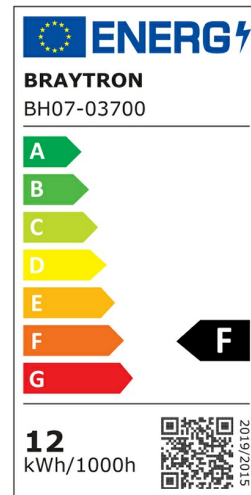

PRODUCT DATASHEET

MODEL NO BH07-03700

DESCRIPTION BRY-NELA-WL1-12W-RND-WHT-3000K-WALL LIGHT

General Characteristics

Model No	:	BH07-03700
Main Family	:	Decorative LED
Sub Family	:	LED Wall Light
Type	:	Wall Light
Body Color	:	White
Lamp Shape	:	Non-Directional
Dimmable	:	Not-Dimmable
Light Source	:	LED
Warranty	:	2 years
Class	:	Class I
IP	:	IP20

Electrical Characteristics

Lifetime	:	20000 h
Voltage	:	220-240V
Power Factor	:	>0,5
Material	:	Aluminium
Working Temperature	:	-20 C+40 C
Frequency	:	50-60 Hz

Package Informations

N.W.	:	3,40 kgs
G.W.	:	5,25 kgs
PCS/CTN	:	10 pcs
Length	:	500 mm
Width	:	345 mm
Height	:	250 mm
EAN	:	5949097736940

Product Characteristics

Wattage	:	12 w
Color Temperature	:	3000K
Quse Lumen	:	1200 lm
Color Rendering Index (CRI)	:	>80
Energy Efficiency Level	:	F
Beam Angle	:	120° Degrees
Color Category	:	Warm White

Dimensions & Weight

Diameter	:	200 mm
P. Height	:	56 mm
Weight	:	340 gr