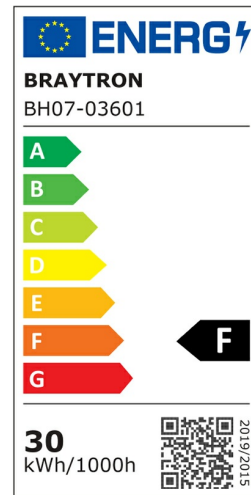

PRODUCT DATASHEET

MODEL NO BH07-03601

DESCRIPTION BRY-LEVA-WL1000-30W-RCT-BLC-3000K-WALL LIGHT

General Characteristics

Model No	:	BH07-03601
Main Family	:	Decorative LED
Sub Family	:	LED Wall Light
Type	:	Wall Light
Body Color	:	Black
Lamp Shape	:	Non-Directional
Dimmable	:	Not-Dimmable
Light Source	:	LED
Warranty	:	2 years
Class	:	Class I
IP	:	IP20

Electrical Characteristics

Lifetime	:	20000 h
Voltage	:	220-240V
Power Factor	:	>0,5
Material	:	Aluminium
Working Temperature	:	-20 C+40 C
Frequency	:	50-60 Hz

Package Informations

N.W.	:	11,20 kgs
G.W.	:	14,35 kgs
PCS/CTN	:	10 pcs
Length	:	1035 mm
Width	:	170 mm
Height	:	400 mm
EAN	:	5949097734335

Product Characteristics

Wattage	:	30 w
Color Temperature	:	3000K
Quse Lumen	:	3260 lm
Color Rendering Index (CRI)	:	>80
Energy Efficiency Level	:	F
Beam Angle	:	120° Degrees
Color Category	:	Warm White