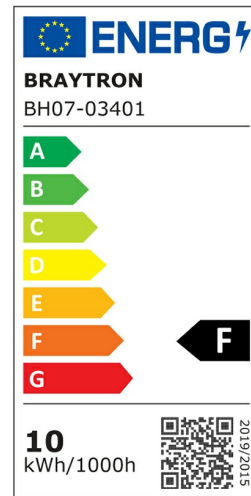

Braytron

PRODUCT DATASHEET

MODEL NO BH07-03401

DESCRIPTION BRY-LEVA-WL300-10W-RCT-BLC-3000K-WALL LIGHT

BRAYTRON SRL

Bulavardul iuliu maniu, Nr.616, Sector 6, 061129, Bucuresti-ROMANIA

info@braytron.com

www.braytron.com

General Characteristics

Model No	:	BH07-03401
Main Family	:	Decorative LED
Sub Family	:	LED Wall Light
Type	:	Wall Light
Body Color	:	Black
Lamp Shape	:	Non-Directional
Dimmable	:	Not-Dimmable
Light Source	:	LED
Warranty	:	2 years
Class	:	Class I
IP	:	IP20

Electrical Characteristics

Lifetime	:	20000 h
Voltage	:	220-240V
Power Factor	:	>0,5
Material	:	Aluminium
Working Temperature	:	-20 C+40 C
Frequency	:	50-60 Hz

Package Informations

N.W.	:	8,60 kgs
G.W.	:	10,80 kgs
PCS/CTN	:	20 pcs
Length	:	340 mm
Width	:	330 mm
Height	:	400 mm
EAN	:	5949097734342

Product Characteristics

Wattage	:	10 w
Color Temperature	:	3000K
Quse Lumen	:	1060 lm
Color Rendering Index (CRI)	:	>80
Energy Efficiency Level	:	F
Beam Angle	:	120° Degrees
Color Category	:	Warm White