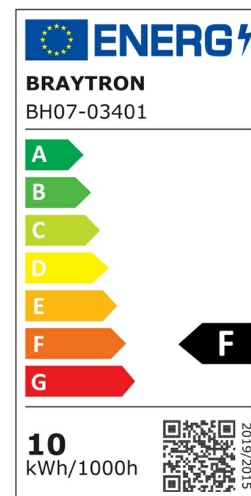

## PRODUCT DATASHEET

MODEL NO BH07-03401

DESCRIPTION BRY-LEVA-WL300-10W-RCT-BLC-3000K-WALL LIGHT

### General Characteristics

Model No	:	BH07-03401
Main Family	:	Decorative LED
Sub Family	:	LED Wall Light
Type	:	Wall Light
Body Color	:	Black
Lamp Shape	:	Non-Directional
Dimmable	:	Not-Dimmable
Light Source	:	LED
Warranty	:	2 years
Class	:	Class I
IP	:	IP20

### Electrical Characteristics

Lifetime	:	20000 h
Voltage	:	220-240V
Power Factor	:	>0,5
Material	:	Aluminium
Working Temperature	:	-20 C+40 C
Frequency	:	50-60 Hz

### Product Characteristics

Wattage	:	10 w
Color Temperature	:	3000K
Quse Lumen	:	1060 lm
Color Rendering Index (CRI)	:	>80
Energy Efficiency Level	:	F
Beam Angle	:	120° Degrees
Color Category	:	Warm White