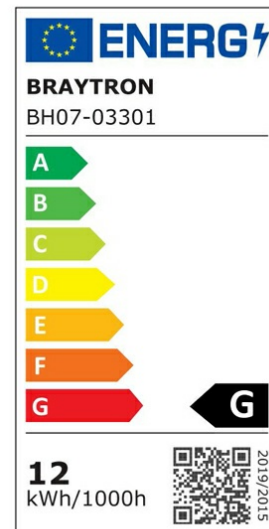

PRODUCT DATASHEET

MODEL NO BH07-03301

DESCRIPTION BRY-AVVA-WL04-12W-300L-RCT-BLC-3000K-WALL LIGHT

General Characteristics

Model No	:	BH07-03301
Main Family	:	Decorative LED
Sub Family	:	LED Wall Light
Type	:	Wall
Body Color	:	Black
Lamp Shape	:	Directional
Dimmable	:	Not-Dimmable
Light Source	:	LED
Warranty	:	2 years
Class	:	Class I
IP	:	IP20

Electrical Characteristics

Lifetime	:	20000 h
Voltage	:	220-240V
Power Factor	:	>0,5
Material	:	Aluminium
Working Temperature	:	-20 C+40 C
Frequency	:	50-60 Hz

Package Informations

N.W.	:	11,00 kgs
G.W.	:	12,30 kgs
PCS/CTN	:	20 pcs
Length	:	420 mm
Width	:	220 mm
Height	:	345 mm
EAN	:	5949097701528

Product Characteristics

Wattage	:	12 w
Color Temperature	:	3000K
Quse Lumen	:	810 lm
Color Rendering Index (CRI)	:	>80
Energy Efficiency Level	:	G
Beam Angle	:	90° Degrees
Color Category	:	Warm White

Dimensions & Weight