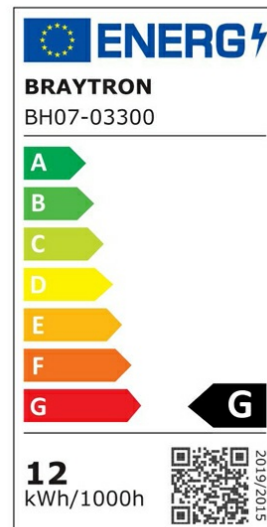

Braytron

PRODUCT DATASHEET

MODEL NO BH07-03300

DESCRIPTION BRY-AVVA-WL04-12W-300L-RCT-WHT-3000K-WALL LIGHT

BRAYTRON SRL

Bulavardul iuliu maniu, Nr.616, Sector 6, 061129, Bucuresti-ROMANIA

info@braytron.com

www.braytron.com

General Characteristics

Model No	:	BH07-03300
Main Family	:	Decorative LED
Sub Family	:	LED Wall Light
Type	:	Wall
Body Color	:	White
Lamp Shape	:	Directional
Dimmable	:	Not-Dimmable
Light Source	:	LED
Warranty	:	2 years
Class	:	Class I
IP	:	IP20

Electrical Characteristics

Lifetime	:	20000 h
Voltage	:	220-240V
Power Factor	:	>0,5
Material	:	Aluminium
Working Temperature	:	-20 C+40 C
Frequency	:	50-60 Hz

Package Informations

N.W.	:	11,00 kgs
G.W.	:	12,30 kgs
PCS/CTN	:	20 pcs
Length	:	420 mm
Width	:	220 mm
Height	:	345 mm
EAN	:	5949097701511

Product Characteristics

Wattage	:	12 w
Color Temperature	:	3000K
Quse Lumen	:	810 lm
Color Rendering Index (CRI)	:	>80
Energy Efficiency Level	:	G
Beam Angle	:	90° Degrees
Color Category	:	Warm White

Dimensions & Weight