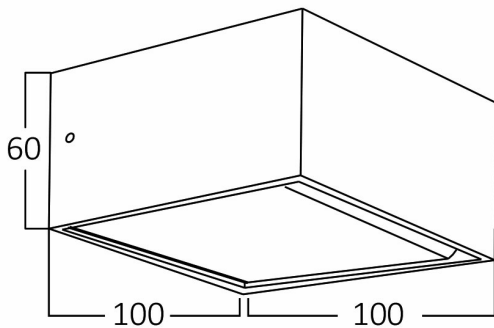

PRODUCT DATASHEET

MODEL NO BH07-03101

DESCRIPTION BRY-AVVA-WL02-8W-SQR-BLC-3000K-WALL LIGHT

General Characteristics

Model No	:	BH07-03101
Main Family	:	Decorative LED
Sub Family	:	LED Wall Light
Type	:	Wall
Body Color	:	Black
Lamp Shape	:	Directional
Dimmable	:	Not-Dimmable
Light Source	:	LED
Warranty	:	2 years
Class	:	Class I
IP	:	IP20

Electrical Characteristics

Lifetime	:	20000 h
Voltage	:	220-240V
Power Factor	:	>0,5
Material	:	Aluminium
Working Temperature	:	-20 C+40 C
Frequency	:	50-60 Hz

Package Informations

N.W.	:	5,00 kgs
G.W.	:	6,20 kgs
PCS/CTN	:	20 pcs
Length	:	570 mm
Width	:	165 mm
Height	:	235 mm
EAN	:	5949097701481

Product Characteristics

Wattage	:	8 w
Color Temperature	:	3000K
Quse Lumen	:	520 lm
Color Rendering Index (CRI)	:	>80
Energy Efficiency Level	:	G
Beam Angle	:	90° Degrees
Color Category	:	Warm White

Dimensions & Weight

P. Length	:	100 mm
P. Width	:	100 mm
P. Height	:	60 mm
Weight	:	250 gr