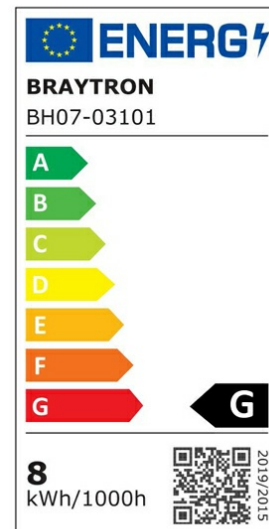

PRODUCT DATASHEET

MODEL NO BH07-03101

DESCRIPTION BRY-AVVA-WL02-8W-SQR-BLC-3000K-WALL LIGHT

General Characteristics

Model No	:	BH07-03101
Main Family	:	Decorative LED
Sub Family	:	LED Wall Light
Type	:	Wall
Body Color	:	Black
Lamp Shape	:	Directional
Dimmable	:	Not-Dimmable
Light Source	:	LED
Warranty	:	2 years
Class	:	Class I
IP	:	IP20

Electrical Characteristics

Lifetime	:	20000 h
Voltage	:	220-240V
Power Factor	:	>0,5
Material	:	Aluminium
Working Temperature	:	-20 C+40 C
Frequency	:	50-60 Hz

Package Informations

N.W.	:	5,00 kgs
G.W.	:	6,20 kgs
PCS/CTN	:	20 pcs
Length	:	570 mm
Width	:	165 mm
Height	:	235 mm
EAN	:	5949097701481

Product Characteristics

Wattage	:	8 w
Color Temperature	:	3000K
Quse Lumen	:	520 lm
Color Rendering Index (CRI)	:	>80
Energy Efficiency Level	:	G
Beam Angle	:	90° Degrees
Color Category	:	Warm White

Dimensions & Weight

P. Length	:	100 mm
P. Width	:	100 mm
P. Height	:	60 mm
Weight	:	250 gr