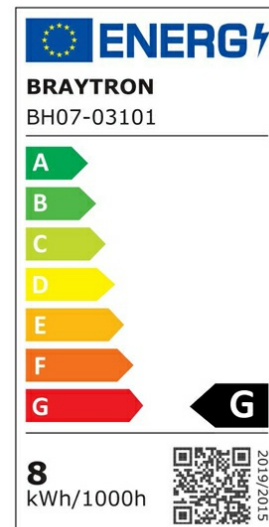

Braytron

PRODUCT DATASHEET

MODEL NO BH07-03101

DESCRIPTION BRY-AVVA-WL02-8W-SQR-BLC-3000K-WALL LIGHT

BRAYTRON SRL

Bulavardul iuliu maniu, Nr.616, Sector 6, 061129, Bucuresti-ROMANIA

info@braytron.com

www.braytron.com

General Characteristics

Model No	:	BH07-03101
Main Family	:	Decorative LED
Sub Family	:	LED Wall Light
Type	:	Wall
Body Color	:	Black
Lamp Shape	:	Directional
Dimmable	:	Not-Dimmable
Light Source	:	LED
Warranty	:	2 years
Class	:	Class I
IP	:	IP20

Electrical Characteristics

Lifetime	:	20000 h
Voltage	:	220-240V
Power Factor	:	>0,5
Material	:	Aluminium
Working Temperature	:	-20 C+40 C
Frequency	:	50-60 Hz

Package Informations

N.W.	:	5,00 kgs
G.W.	:	6,20 kgs
PCS/CTN	:	20 pcs
Length	:	570 mm
Width	:	165 mm
Height	:	235 mm
EAN	:	5949097701481

Product Characteristics

Wattage	:	8 w
Color Temperature	:	3000K
Quse Lumen	:	520 lm
Color Rendering Index (CRI)	:	>80
Energy Efficiency Level	:	G
Beam Angle	:	90° Degrees
Color Category	:	Warm White

Dimensions & Weight