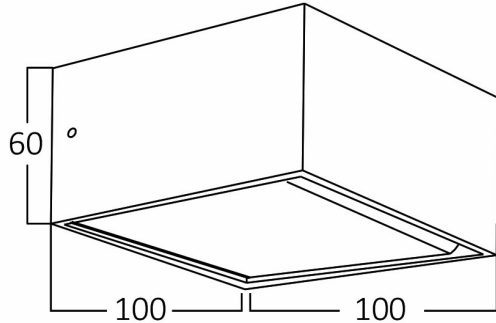

Braytron

PRODUCT DATASHEET

MODEL NO BH07-03101

DESCRIPTION BRY-AVVA-WL02-8W-SQR-BLC-3000K-WALL LIGHT

BRAYTRON SRL

Bulavardul iuliu maniu, Nr.616, Sector 6, 061129, Bucuresti-ROMANIA

info@braytron.com

www.braytron.com