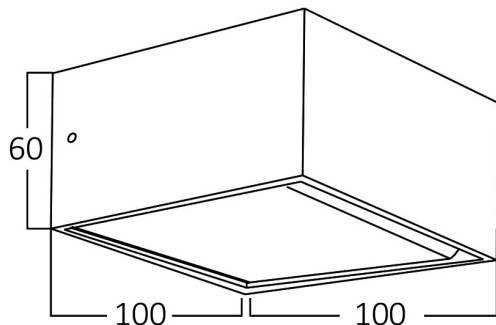

### General Characteristics

Model No	:	BH07-03100
Main Family	:	Decorative LED
Sub Family	:	LED Wall Light
Type	:	Wall
Body Color	:	White
Lamp Shape	:	Directional
Dimmable	:	Not-Dimmable
Light Source	:	LED
Warranty	:	2 years
Class	:	Class I
IP	:	IP20

### Package Informations

N.W.	:	5,00 kgs
G.W.	:	6,20 kgs
PCS/CTN	:	20 pcs
Length	:	570 mm
Width	:	165 mm
Height	:	235 mm
EAN	:	5949097701474

### Product Characteristics

Wattage	:	8 w
Color Temperature	:	3000K
Quse Lumen	:	520 lm
Color Rendering Index (CRI)	:	>80
Energy Efficiency Level	:	G
Beam Angle	:	90° Degrees
Color Category	:	Warm White

### Dimensions & Weight

P. Length	:	100 mm
P. Width	:	100 mm
P. Height	:	60 mm
Weight	:	250 gr