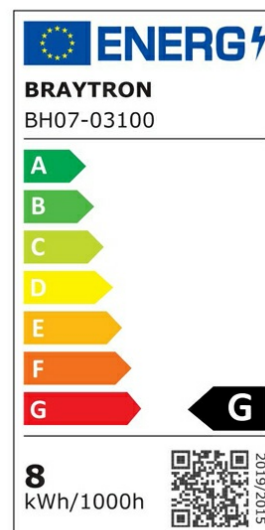

## PRODUCT DATASHEET

MODEL NO BH07-03100

DESCRIPTION BRY-AVVA-WL02-8W-SQR-WHT-3000K-WALL LIGHT

### General Characteristics

Model No	:	BH07-03100
Main Family	:	Decorative LED
Sub Family	:	LED Wall Light
Type	:	Wall
Body Color	:	White
Lamp Shape	:	Directional
Dimmable	:	Not-Dimmable
Light Source	:	LED
Warranty	:	2 years
Class	:	Class I
IP	:	IP20

### Electrical Characteristics

Lifetime	:	20000 h
Voltage	:	220-240V
Power Factor	:	>0,5
Material	:	Aluminium
Working Temperature	:	-20 C+40 C
Frequency	:	50-60 Hz

### Product Characteristics

Wattage	:	8 w
Color Temperature	:	3000K
Quse Lumen	:	520 lm
Color Rendering Index (CRI)	:	>80
Energy Efficiency Level	:	G
Beam Angle	:	90° Degrees
Color Category	:	Warm White