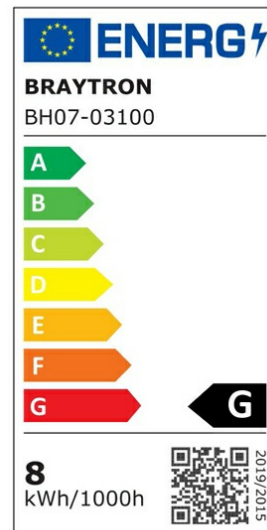

## PRODUCT DATASHEET

MODEL NO BH07-03100

DESCRIPTION BRY-AVVA-WL02-8W-SQR-WHT-3000K-WALL LIGHT

BRAYTRON SRL

Bulavardul iuliu maniu, Nr.616, Sector 6, 061129, Bucuresti-ROMANIA

info@braytron.com

www.braytron.com

### General Characteristics

Model No	:	BH07-03100
Main Family	:	Decorative LED
Sub Family	:	LED Wall Light
Type	:	Wall
Body Color	:	White
Lamp Shape	:	Directional
Dimmable	:	Not-Dimmable
Light Source	:	LED
Warranty	:	2 years
Class	:	Class I
IP	:	IP20

### Electrical Characteristics

Lifetime	:	20000 h
Voltage	:	220-240V
Power Factor	:	>0,5
Material	:	Aluminium
Working Temperature	:	-20 C+40 C
Frequency	:	50-60 Hz

### Product Characteristics

Wattage	:	8 w
Color Temperature	:	3000K
Quse Lumen	:	520 lm
Color Rendering Index (CRI)	:	>80
Energy Efficiency Level	:	G
Beam Angle	:	90° Degrees
Color Category	:	Warm White