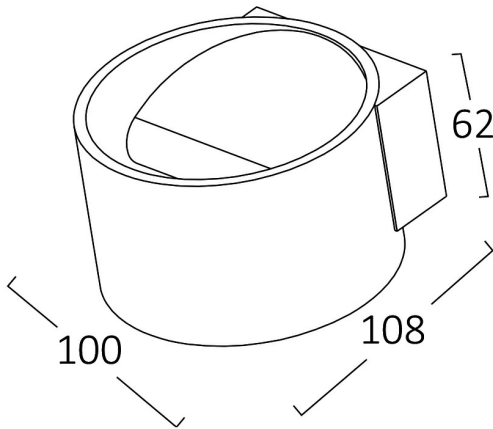

Braytron

PRODUCT DATASHEET

MODEL NO BH07-03001

DESCRIPTION BRY-AVVA-WL01-8W-RND-BLC-3000K-WALL LIGHT

BRAYTRON SRL

Bulavardul iuliu maniu, Nr.616, Sector 6, 061129, Bucuresti-ROMANIA

info@braytron.com

www.braytron.com