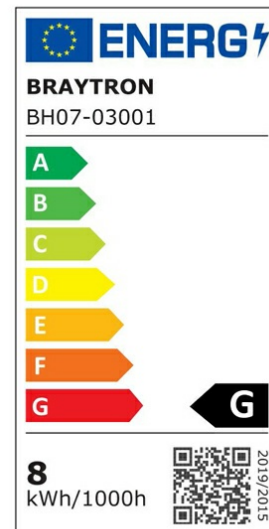

PRODUCT DATASHEET

MODEL NO BH07-03001

DESCRIPTION BRY-AVVA-WL01-8W-RND-BLC-3000K-WALL LIGHT

General Characteristics

Model No	:	BH07-03001
Main Family	:	Decorative LED
Sub Family	:	LED Wall Light
Type	:	Wall
Body Color	:	Black
Lamp Shape	:	Directional
Dimmable	:	Not-Dimmable
Light Source	:	LED
Warranty	:	2 years
Class	:	Class I
IP	:	IP20

Electrical Characteristics

Lifetime	:	20000 h
Voltage	:	220-240V
Power Factor	:	>0,5
Material	:	Aluminium
Working Temperature	:	-20 C+40 C
Frequency	:	50-60 Hz

Package Informations

N.W.	:	5,00 kgs
G.W.	:	5,95 kgs
PCS/CTN	:	20 pcs
Length	:	375 mm
Width	:	245 mm
Height	:	245 mm
EAN	:	5949097701467

Product Characteristics

Wattage	:	8 w
Color Temperature	:	3000K
Quse Lumen	:	520 lm
Color Rendering Index (CRI)	:	>80
Energy Efficiency Level	:	G
Beam Angle	:	90° Degrees
Color Category	:	Warm White

Dimensions & Weight