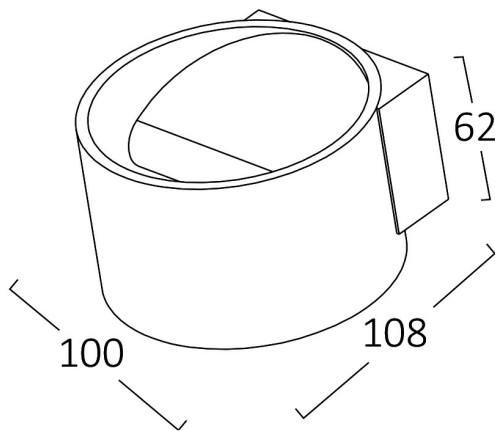

PRODUCT DATASHEET

MODEL NO BH07-03001

DESCRIPTION BRY-AVVA-WL01-8W-RND-BLC-3000K-WALL LIGHT

General Characteristics

Model No	:	BH07-03001
Main Family	:	Decorative LED
Sub Family	:	LED Wall Light
Type	:	Wall
Body Color	:	Black
Lamp Shape	:	Directional
Dimmable	:	Not-Dimmable
Light Source	:	LED
Warranty	:	2 years
Class	:	Class I
IP	:	IP20

Electrical Characteristics

Lifetime	:	20000 h
Voltage	:	220-240V
Power Factor	:	>0,5
Material	:	Aluminium
Working Temperature	:	-20 C+40 C
Frequency	:	50-60 Hz

Package Informations

N.W.	:	5,00 kgs
G.W.	:	5,95 kgs
PCS/CTN	:	20 pcs
Length	:	375 mm
Width	:	245 mm
Height	:	245 mm
EAN	:	5949097701467

Product Characteristics

Wattage	:	8 w
Color Temperature	:	3000K
Quse Lumen	:	520 lm
Color Rendering Index (CRI)	:	>80
Energy Efficiency Level	:	G
Beam Angle	:	90° Degrees
Color Category	:	Warm White

Dimensions & Weight

P. Length	:	108 mm
P. Width	:	100 mm
P. Height	:	62 mm
Weight	:	250 gr