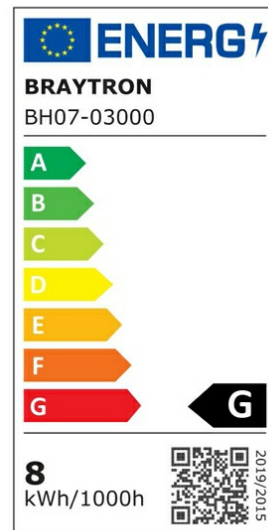

Braytron

PRODUCT DATASHEET

MODEL NO BH07-03000

DESCRIPTION BRY-AVVA-WL01-8W-RND-WHT-3000K-WALL LIGHT

BRAYTRON SRL

Bulavardul Iuliu Maniu, Nr.616, Sector 6, 061129, Bucuresti-ROMANIA

info@braytron.com

www.braytron.com

Page 1-2