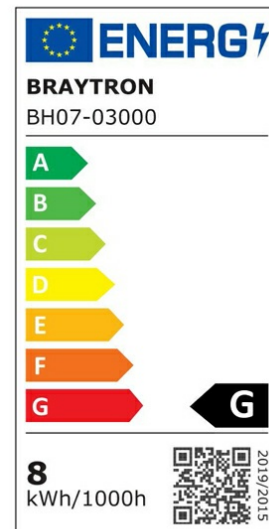

PRODUCT DATASHEET

MODEL NO BH07-03000

DESCRIPTION BRY-AVVA-WL01-8W-RND-WHT-3000K-WALL LIGHT

General Characteristics

Model No	:	BH07-03000
Main Family	:	Decorative LED
Sub Family	:	LED Wall Light
Type	:	Wall
Body Color	:	White
Lamp Shape	:	Directional
Dimmable	:	Not-Dimmable
Light Source	:	LED
Warranty	:	2 years
Class	:	Class I
IP	:	IP20

Electrical Characteristics

Lifetime	:	20000 h
Voltage	:	220-240V
Power Factor	:	>0,5
Material	:	Aluminium
Working Temperature	:	-20 C+40 C
Frequency	:	50-60 Hz

Package Informations

N.W.	:	5,00 kgs
G.W.	:	5,95 kgs
PCS/CTN	:	20 pcs
Length	:	375 mm
Width	:	245 mm
Height	:	245 mm
EAN	:	5949097701450

Product Characteristics

Wattage	:	8 w
Color Temperature	:	3000K
Quse Lumen	:	520 lm
Color Rendering Index (CRI)	:	>80
Energy Efficiency Level	:	G
Beam Angle	:	90° Degrees
Color Category	:	Warm White

Dimensions & Weight