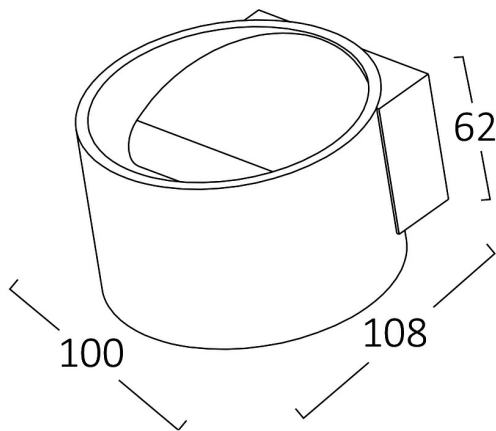

PRODUCT DATASHEET

MODEL NO BH07-03000

DESCRIPTION BRY-AVVA-WL01-8W-RND-WHT-3000K-WALL LIGHT

General Characteristics

Model No	:	BH07-03000
Main Family	:	Decorative LED
Sub Family	:	LED Wall Light
Type	:	Wall
Body Color	:	White
Lamp Shape	:	Directional
Dimmable	:	Not-Dimmable
Light Source	:	LED
Warranty	:	2 years
Class	:	Class I
IP	:	IP20

Electrical Characteristics

Lifetime	:	20000 h
Voltage	:	220-240V
Power Factor	:	>0,5
Material	:	Aluminium
Working Temperature	:	-20 C+40 C
Frequency	:	50-60 Hz

Package Informations

N.W.	:	5,00 kgs
G.W.	:	5,95 kgs
PCS/CTN	:	20 pcs
Length	:	375 mm
Width	:	245 mm
Height	:	245 mm
EAN	:	5949097701450

Product Characteristics

Wattage	:	8 w
Color Temperature	:	3000K
Quse Lumen	:	520 lm
Color Rendering Index (CRI)	:	>80
Energy Efficiency Level	:	G
Beam Angle	:	90° Degrees
Color Category	:	Warm White

Dimensions & Weight

P. Length	:	108 mm
P. Width	:	100 mm
P. Height	:	62 mm
Weight	:	250 gr