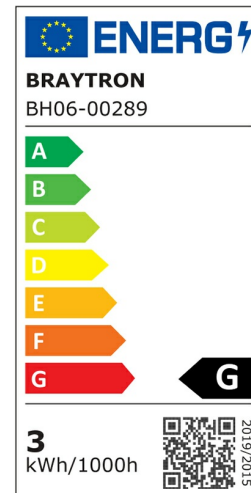

## PRODUCT DATASHEET

MODEL NO BH06-00289

DESCRIPTION BRY-MINISPOT-A-3W-38D-3C-3IN1-IP54-LED SPOTLIGHT

Luminare is intended to use in outdoor applications

### General Characteristics

Model No	:	BH06-00289
Main Family	:	Indoor Lighting
Sub Family	:	LED Spotlight
Type	:	Spotlight
Body Color	:	3 Color
Lamp Shape	:	Directional
Dimmable	:	Not-Dimmable
Light Source	:	LED
Warranty	:	2 years
Class	:	Class II
IP	:	IP54
IK	:	IK06

### Product Characteristics

Wattage	:	3 w
Color Temperature	:	3IN1
Quse Lumen	:	210 lm
Color Rendering Index (CRI)	:	>80
Energy Efficiency Level	:	G
Beam Angle	:	38° Degrees
Color Category	:	3IN1

### Dimensions & Weight

Diameter	:	44 mm
P. Height	:	28 mm
Cutout	:	32 mm
Weight	:	28 gr