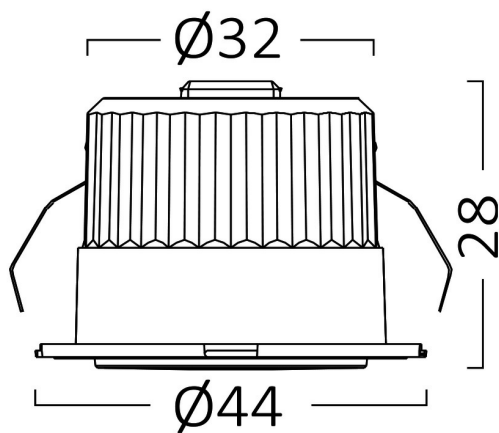

PRODUCT DATASHEET

MODEL NO BH06-00239

DESCRIPTION BRY-MINISPOT-A-3W-38D-3C-6500K-IP54-LED SPOTLIGHT

Luminare is intended to use in outdoor applications

General Characteristics

Model No	:	BH06-00239
Main Family	:	Indoor Lighting
Sub Family	:	LED Spotlight
Type	:	Spotlight
Body Color	:	3 Color
Lamp Shape	:	Directional
Dimmable	:	Not-Dimmable
Light Source	:	LED
Warranty	:	2 years
Class	:	Class II
IP	:	IP54
IK	:	IK06

Electrical Characteristics

Lifetime	:	20000 h
Voltage	:	220-240V
Power Factor	:	>0,5
Material	:	PC
Working Temperature	:	-20 C+40 C
Frequency	:	50-60 Hz

Package Informations

N.W.	:	2,70 kgs
G.W.	:	4,20 kgs
PCS/CTN	:	100 pcs
Length	:	480 mm
Width	:	250 mm
Height	:	135 mm
EAN	:	5949097728563

Product Characteristics

Wattage	:	3 w
Color Temperature	:	6500K
Quse Lumen	:	210 lm
Color Rendering Index (CRI)	:	>80
Energy Efficiency Level	:	G
Beam Angle	:	38° Degrees
Color Category	:	Cool White

Dimensions & Weight

Diameter	:	44 mm
P. Height	:	28 mm
Cutout	:	32 mm
Weight	:	27 gr