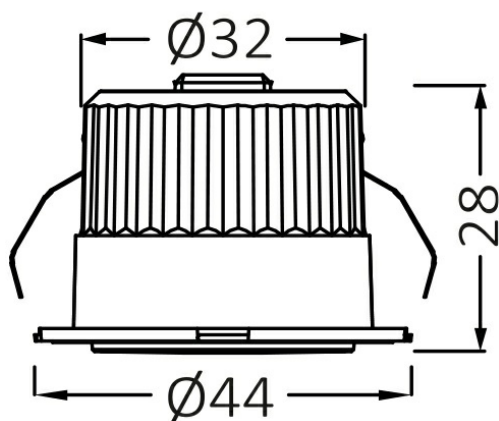

PRODUCT DATASHEET

MODEL NO BH06-00236

DESCRIPTION BRY-MINISPOT-A-3W-38D-GLD-6500K-IP54-LED SPOTLIGHT

Luminare is intended to use in outdoor applications

General Characteristics

Model No	:	BH06-00236
Main Family	:	Indoor Lighting
Sub Family	:	LED Spotlight
Type	:	Spotlight
Body Color	:	Golden
Lamp Shape	:	Directional
Dimmable	:	Not-Dimmable
Light Source	:	LED
Warranty	:	2 years
Class	:	Class II
IP	:	IP54
IK	:	IK06

Electrical Characteristics

Lifetime	:	20000 h
Voltage	:	220-240V
Power Factor	:	>0,5
Material	:	PC
Working Temperature	:	-20 C+40 C
Frequency	:	50-60 Hz

Package Informations

N.W.	:	2,70 kgs
G.W.	:	3,85 kgs
PCS/CTN	:	100 pcs
Length	:	480 mm
Width	:	250 mm
Height	:	135 mm
EAN	:	5949097717499

Product Characteristics

Wattage	:	3 w
Color Temperature	:	6500K
Quse Lumen	:	210 lm
Color Rendering Index (CRI)	:	>80
Energy Efficiency Level	:	G
Beam Angle	:	38° Degrees
Color Category	:	Cool White

Dimensions & Weight

Diameter	:	44 mm
P. Height	:	28 mm
Cutout	:	32 mm
Weight	:	27 gr