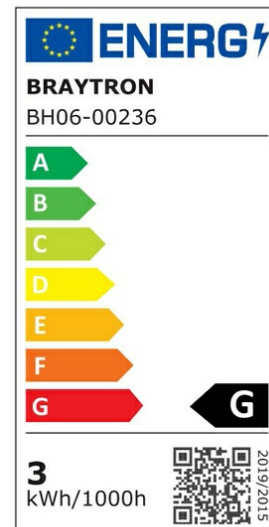

Braytron

PRODUCT DATASHEET

MODEL NO BH06-00236

DESCRIPTION BRY-MINISPOT-A-3W-38D-GLD-6500K-IP54-LED SPOTLIGHT

Luminare is intended to use in outdoor applications

BRAYTRON SRL

Bulavardul iuliu maniu, Nr.616, Sector 6, 061129, Bucuresti-ROMANIA

info@braytron.com

www.braytron.com

General Characteristics

Model No	:	BH06-00236
Main Family	:	Indoor Lighting
Sub Family	:	LED Spotlight
Type	:	Spotlight
Body Color	:	Golden
Lamp Shape	:	Directional
Dimmable	:	Not-Dimmable
Light Source	:	LED
Warranty	:	2 years
Class	:	Class II
IP	:	IP54
IK	:	IK06

Electrical Characteristics

Lifetime	:	20000 h
Voltage	:	220-240V
Power Factor	:	>0,5
Material	:	PC
Working Temperature	:	-20 C+40 C
Frequency	:	50-60 Hz

Package Informations

N.W.	:	2,70 kgs
G.W.	:	3,85 kgs
PCS/CTN	:	100 pcs
Length	:	480 mm
Width	:	250 mm
Height	:	135 mm
EAN	:	5949097717499

Product Characteristics

Wattage	:	3 w
Color Temperature	:	6500K
Quse Lumen	:	210 lm
Color Rendering Index (CRI)	:	>80
Energy Efficiency Level	:	G
Beam Angle	:	38° Degrees
Color Category	:	Cool White

Dimensions & Weight