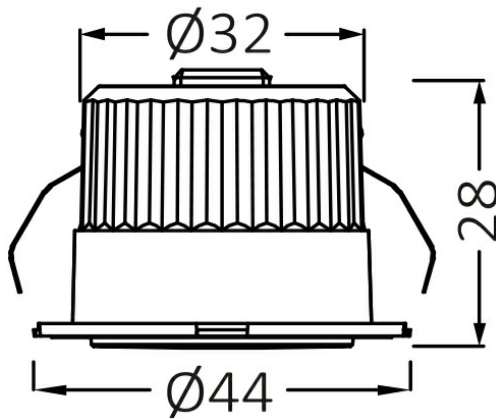

Braytron

PRODUCT DATASHEET

MODEL NO BH06-00236

DESCRIPTION BRY-MINISPOT-A-3W-38D-GLD-6500K-IP54-LED SPOTLIGHT

Luminare is intended to use in outdoor applications

BRAYTRON SRL

Bulavardul iuliu maniu, Nr.616, Sector 6, 061129, Bucuresti-ROMANIA

Electrical Characteristics

Lifetime	:	20000 h
Voltage	:	220-240V
Power Factor	:	>0,5
Material	:	PC
Working Temperature	:	-20 C+40 C
Frequency	:	50-60 Hz

Package Informations

N.W.	:	2,70 kgs
G.W.	:	3,85 kgs
PCS/CTN	:	100 pcs
Length	:	480 mm
Width	:	250 mm
Height	:	135 mm
EAN	:	5949097717499

Product Characteristics

Wattage	:	3 w
Color Temperature	:	6500K
Quse Lumen	:	210 lm
Color Rendering Index (CRI)	:	>80
Energy Efficiency Level	:	G
Beam Angle	:	38° Degrees
Color Category	:	Cool White

Dimensions & Weight

Diameter	:	44 mm
P. Height	:	28 mm
Cutout	:	32 mm
Weight	:	27 gr