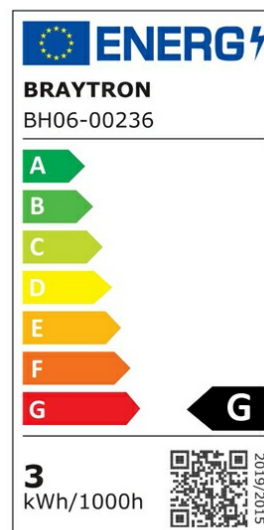

PRODUCT DATASHEET

MODEL NO BH06-00236

DESCRIPTION BRY-MINISPOT-A-3W-38D-GLD-6500K-IP54-LED SPOTLIGHT

Luminare is intended to use in outdoor applications

General Characteristics

Model No	:	BH06-00236
Main Family	:	Indoor Lighting
Sub Family	:	LED Spotlight
Type	:	Spotlight
Body Color	:	Golden
Lamp Shape	:	Directional
Dimmable	:	Not-Dimmable
Light Source	:	LED
Warranty	:	2 years
Class	:	Class II
IP	:	IP54
IK	:	IK06

Electrical Characteristics

Lifetime	:	20000 h
Voltage	:	220-240V
Power Factor	:	>0,5
Material	:	PC
Working Temperature	:	-20 C+40 C
Frequency	:	50-60 Hz

Package Informations

N.W.	:	2,70 kgs
G.W.	:	3,85 kgs
PCS/CTN	:	100 pcs
Length	:	480 mm
Width	:	250 mm
Height	:	135 mm
EAN	:	5949097717499

Product Characteristics

Wattage	:	3 w
Color Temperature	:	6500K
Quse Lumen	:	210 lm
Color Rendering Index (CRI)	:	>80
Energy Efficiency Level	:	G
Beam Angle	:	38° Degrees
Color Category	:	Cool White

Dimensions & Weight

Diameter	:	44 mm
P. Height	:	28 mm
Cutout	:	32 mm
Weight	:	27 gr