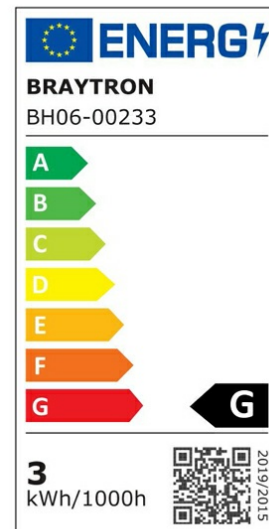

PRODUCT DATASHEET

MODEL NO BH06-00233

DESCRIPTION BRY-MINISPOT-A-3W-38D-SLV-6500K-IP54-LED SPOTLIGHT

Luminare is intended to use in outdoor applications

General Characteristics

Model No	:	BH06-00233
Main Family	:	Indoor Lighting
Sub Family	:	LED Spotlight
Type	:	Spotlight
Body Color	:	Silver
Lamp Shape	:	Directional
Dimmable	:	Not-Dimmable
Light Source	:	LED
Warranty	:	2 years
Class	:	Class II
IP	:	IP54
IK	:	IK06

Electrical Characteristics

Lifetime	:	20000 h
Voltage	:	220-240V
Power Factor	:	>0,5
Material	:	PC
Working Temperature	:	-20 C+40 C
Frequency	:	50-60 Hz

Package Informations

N.W.	:	2,70 kgs
G.W.	:	3,85 kgs
PCS/CTN	:	100 pcs
Length	:	480 mm
Width	:	250 mm
Height	:	135 mm
EAN	:	5949097717468

Product Characteristics

Wattage	:	3 w
Color Temperature	:	6500K
Quse Lumen	:	210 lm
Color Rendering Index (CRI)	:	>80
Energy Efficiency Level	:	G
Beam Angle	:	38° Degrees
Color Category	:	Cool White

Dimensions & Weight

Diameter	:	44 mm
P. Height	:	28 mm
Cutout	:	32 mm
Weight	:	27 gr