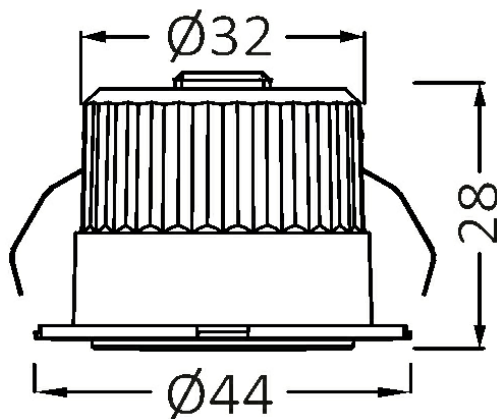

PRODUCT DATASHEET

MODEL NO BH06-00233

DESCRIPTION BRY-MINISPOT-A-3W-38D-SLV-6500K-IP54-LED SPOTLIGHT

Luminare is intended to use in outdoor applications

General Characteristics

Model No	:	BH06-00233
Main Family	:	Indoor Lighting
Sub Family	:	LED Spotlight
Type	:	Spotlight
Body Color	:	Silver
Lamp Shape	:	Directional
Dimmable	:	Not-Dimmable
Light Source	:	LED
Warranty	:	2 years
Class	:	Class II
IP	:	IP54
IK	:	IK06

Electrical Characteristics

Lifetime	:	20000 h
Voltage	:	220-240V
Power Factor	:	>0,5
Material	:	PC
Working Temperature	:	-20 C+40 C
Frequency	:	50-60 Hz

Package Informations

N.W.	:	2,70 kgs
G.W.	:	3,85 kgs
PCS/CTN	:	100 pcs
Length	:	480 mm
Width	:	250 mm
Height	:	135 mm
EAN	:	5949097717468

Product Characteristics

Wattage	:	3 w
Color Temperature	:	6500K
Quse Lumen	:	210 lm
Color Rendering Index (CRI)	:	>80
Energy Efficiency Level	:	G
Beam Angle	:	38° Degrees
Color Category	:	Cool White

Dimensions & Weight

Diameter	:	44 mm
P. Height	:	28 mm
Cutout	:	32 mm
Weight	:	27 gr