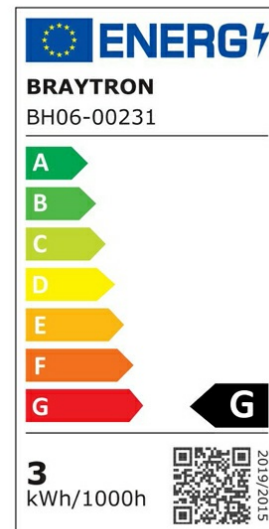

PRODUCT DATASHEET

MODEL NO BH06-00231

DESCRIPTION BRY-MINISPOT-A-3W-38D-BLC-6500K-IP54-LED SPOTLIGHT

Luminare is intended to use in outdoor applications

General Characteristics

Model No	:	BH06-00231
Main Family	:	Indoor Lighting
Sub Family	:	LED Spotlight
Type	:	Spotlight
Body Color	:	Black
Lamp Shape	:	Directional
Dimmable	:	Not-Dimmable
Light Source	:	LED
Warranty	:	2 years
Class	:	Class II
IP	:	IP54
IK	:	IK06

Electrical Characteristics

Lifetime	:	20000 h
Voltage	:	220-240V
Power Factor	:	>0,5
Material	:	PC
Working Temperature	:	-20 C+40 C
Frequency	:	50-60 Hz

Package Informations

N.W.	:	2,70 kgs
G.W.	:	3,85 kgs
PCS/CTN	:	100 pcs
Length	:	480 mm
Width	:	250 mm
Height	:	135 mm
EAN	:	5949097717437

Product Characteristics

Wattage	:	3 w
Color Temperature	:	6500K
Quse Lumen	:	210 lm
Color Rendering Index (CRI)	:	>80
Energy Efficiency Level	:	G
Beam Angle	:	38° Degrees
Color Category	:	Cool White

Dimensions & Weight

Diameter	:	44 mm
P. Height	:	28 mm
Cutout	:	32 mm
Weight	:	27 gr