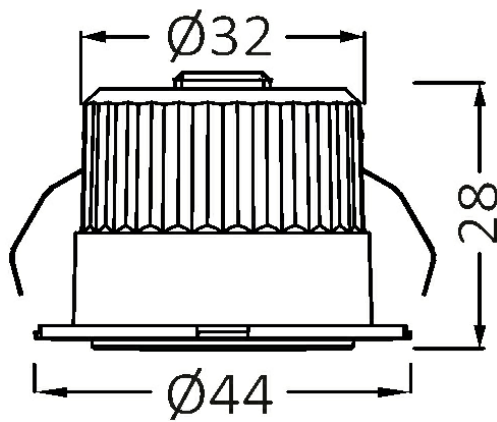

PRODUCT DATASHEET

MODEL NO BH06-00231

DESCRIPTION BRY-MINISPOT-A-3W-38D-BLC-6500K-IP54-LED SPOTLIGHT

Luminare is intended to use in outdoor applications

General Characteristics

Model No	:	BH06-00231
Main Family	:	Indoor Lighting
Sub Family	:	LED Spotlight
Type	:	Spotlight
Body Color	:	Black
Lamp Shape	:	Directional
Dimmable	:	Not-Dimmable
Light Source	:	LED
Warranty	:	2 years
Class	:	Class II
IP	:	IP54
IK	:	IK06

Electrical Characteristics

Lifetime	:	20000 h
Voltage	:	220-240V
Power Factor	:	>0,5
Material	:	PC
Working Temperature	:	-20 C+40 C
Frequency	:	50-60 Hz

Package Informations

N.W.	:	2,70 kgs
G.W.	:	3,85 kgs
PCS/CTN	:	100 pcs
Length	:	480 mm
Width	:	250 mm
Height	:	135 mm
EAN	:	5949097717437

Product Characteristics

Wattage	:	3 w
Color Temperature	:	6500K
Quse Lumen	:	210 lm
Color Rendering Index (CRI)	:	>80
Energy Efficiency Level	:	G
Beam Angle	:	38° Degrees
Color Category	:	Cool White

Dimensions & Weight

Diameter	:	44 mm
P. Height	:	28 mm
Cutout	:	32 mm
Weight	:	27 gr