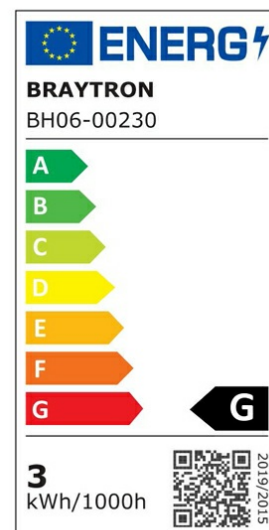

PRODUCT DATASHEET

MODEL NO BH06-00230

DESCRIPTION BRY-MINISPOT-A-3W-38D-WHT-6500K-IP54-LED SPOTLIGHT

Luminare is intended to use in outdoor applications

General Characteristics

Model No	:	BH06-00230
Main Family	:	Indoor Lighting
Sub Family	:	LED Spotlight
Type	:	Spotlight
Body Color	:	White
Lamp Shape	:	Directional
Dimmable	:	Not-Dimmable
Light Source	:	LED
Warranty	:	2 years
Class	:	Class II
IP	:	IP54
IK	:	IK06

Electrical Characteristics

Lifetime	:	20000 h
Voltage	:	220-240V
Power Factor	:	>0,5
Material	:	PC
Working Temperature	:	-20 C+40 C
Frequency	:	50-60 Hz

Package Informations

N.W.	:	2,70 kgs
G.W.	:	3,85 kgs
PCS/CTN	:	100 pcs
Length	:	480 mm
Width	:	250 mm
Height	:	135 mm
EAN	:	5949097717406

Product Characteristics

Wattage	:	3 w
Color Temperature	:	6500K
Quse Lumen	:	210 lm
Color Rendering Index (CRI)	:	>80
Energy Efficiency Level	:	G
Beam Angle	:	38° Degrees
Color Category	:	Cool White

Dimensions & Weight

Diameter	:	44 mm
P. Height	:	28 mm
Cutout	:	32 mm
Weight	:	27 gr