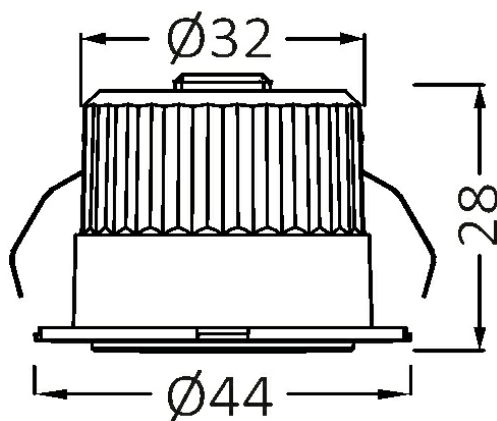

PRODUCT DATASHEET

MODEL NO BH06-00230

DESCRIPTION BRY-MINISPOT-A-3W-38D-WHT-6500K-IP54-LED SPOTLIGHT

Luminare is intended to use in outdoor applications

General Characteristics

Model No	:	BH06-00230
Main Family	:	Indoor Lighting
Sub Family	:	LED Spotlight
Type	:	Spotlight
Body Color	:	White
Lamp Shape	:	Directional
Dimmable	:	Not-Dimmable
Light Source	:	LED
Warranty	:	2 years
Class	:	Class II
IP	:	IP54
IK	:	IK06

Electrical Characteristics

Lifetime	:	20000 h
Voltage	:	220-240V
Power Factor	:	>0,5
Material	:	PC
Working Temperature	:	-20 C+40 C
Frequency	:	50-60 Hz

Package Informations

N.W.	:	2,70 kgs
G.W.	:	3,85 kgs
PCS/CTN	:	100 pcs
Length	:	480 mm
Width	:	250 mm
Height	:	135 mm
EAN	:	5949097717406

Product Characteristics

Wattage	:	3 w
Color Temperature	:	6500K
Quse Lumen	:	210 lm
Color Rendering Index (CRI)	:	>80
Energy Efficiency Level	:	G
Beam Angle	:	38° Degrees
Color Category	:	Cool White

Dimensions & Weight

Diameter	:	44 mm
P. Height	:	28 mm
Cutout	:	32 mm
Weight	:	27 gr