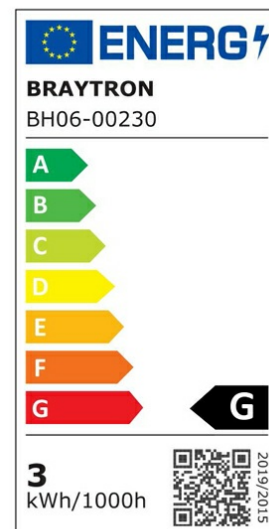

Braytron

PRODUCT DATASHEET

MODEL NO BH06-00230

DESCRIPTION BRY-MINISPOT-A-3W-38D-WHT-6500K-IP54-LED SPOTLIGHT

Luminare is intended to use in outdoor applications

BRAYTRON SRL

Bulavardul Iuliu Maniu, Nr.616, Sector 6, 061129, Bucuresti-ROMANIA

info@braytron.com

www.braytron.com

General Characteristics

Model No	:	BH06-00230
Main Family	:	Indoor Lighting
Sub Family	:	LED Spotlight
Type	:	Spotlight
Body Color	:	White
Lamp Shape	:	Directional
Dimmable	:	Not-Dimmable
Light Source	:	LED
Warranty	:	2 years
Class	:	Class II
IP	:	IP54
IK	:	IK06

Electrical Characteristics

Lifetime	:	20000 h
Voltage	:	220-240V
Power Factor	:	>0,5
Material	:	PC
Working Temperature	:	-20 C+40 C
Frequency	:	50-60 Hz

Package Informations

N.W.	:	2,70 kgs
G.W.	:	3,85 kgs
PCS/CTN	:	100 pcs
Length	:	480 mm
Width	:	250 mm
Height	:	135 mm
EAN	:	5949097717406

Product Characteristics

Wattage	:	3 w
Color Temperature	:	6500K
Quse Lumen	:	210 lm
Color Rendering Index (CRI)	:	>80
Energy Efficiency Level	:	G
Beam Angle	:	38° Degrees
Color Category	:	Cool White

Dimensions & Weight