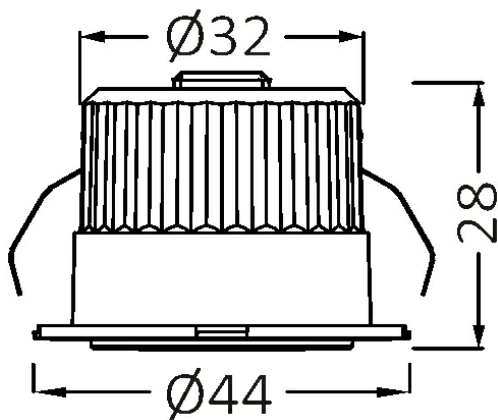

Braytron

PRODUCT DATASHEET

MODEL NO BH06-00230

DESCRIPTION BRY-MINISPOT-A-3W-38D-WHT-6500K-IP54-LED SPOTLIGHT

Luminare is intended to use in outdoor applications

BRAYTRON SRL

Bulavardul Iuliu Maniu, Nr.616, Sector 6, 061129, Bucuresti-ROMANIA

Electrical Characteristics

Lifetime	:	20000 h
Voltage	:	220-240V
Power Factor	:	>0,5
Material	:	PC
Working Temperature	:	-20 C+40 C
Frequency	:	50-60 Hz

Package Informations

N.W.	:	2,70 kgs
G.W.	:	3,85 kgs
PCS/CTN	:	100 pcs
Length	:	480 mm
Width	:	250 mm
Height	:	135 mm
EAN	:	5949097717406

Product Characteristics

Wattage	:	3 w
Color Temperature	:	6500K
Quse Lumen	:	210 lm
Color Rendering Index (CRI)	:	>80
Energy Efficiency Level	:	G
Beam Angle	:	38° Degrees
Color Category	:	Cool White

Dimensions & Weight

Diameter	:	44 mm
P. Height	:	28 mm
Cutout	:	32 mm
Weight	:	27 gr