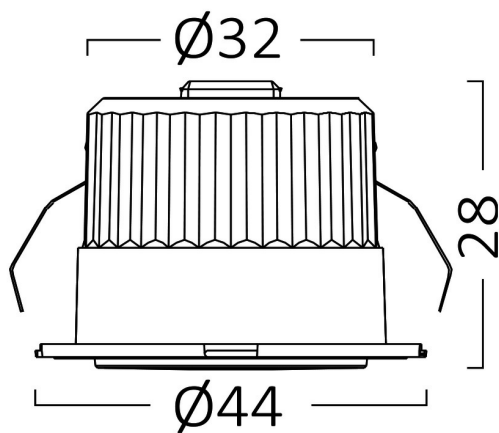

PRODUCT DATASHEET

MODEL NO BH06-00219

DESCRIPTION BRY-MINISPOT-A-3W-38D-3C-4000K-IP54-LED SPOTLIGHT

Luminare is intended to use in outdoor applications

General Characteristics

Model No	:	BH06-00219
Main Family	:	Indoor Lighting
Sub Family	:	LED Spotlight
Type	:	Spotlight
Body Color	:	3 Color
Lamp Shape	:	Directional
Dimmable	:	Not-Dimmable
Light Source	:	LED
Warranty	:	2 years
Class	:	Class II
IP	:	IP54
IK	:	IK06

Electrical Characteristics

Lifetime	:	20000 h
Voltage	:	220-240V
Power Factor	:	>0,5
Material	:	PC
Working Temperature	:	-20 C+40 C
Frequency	:	50-60 Hz

Package Informations

N.W.	:	2,70 kgs
G.W.	:	4,20 kgs
PCS/CTN	:	100 pcs
Length	:	480 mm
Width	:	250 mm
Height	:	135 mm
EAN	:	5949097728556

Product Characteristics

Wattage	:	3 w
Color Temperature	:	4000K
Quse Lumen	:	210 lm
Color Rendering Index (CRI)	:	>80
Energy Efficiency Level	:	G
Beam Angle	:	38° Degrees
Color Category	:	Natural White

Dimensions & Weight

Diameter	:	44 mm
P. Height	:	28 mm
Cutout	:	32 mm
Weight	:	27 gr