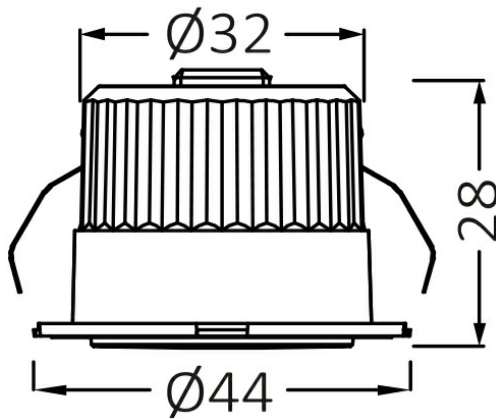

Braytron

PRODUCT DATASHEET

MODEL NO BH06-00216

DESCRIPTION BRY-MINISPOT-A-3W-38D-GLD-4000K-IP54-LED SPOTLIGHT

Luminare is intended to use in outdoor applications

BRAYTRON SRL

Bulavardul iuliu maniu, Nr.616, Sector 6, 061129, Bucuresti-ROMANIA

Electrical Characteristics

Lifetime	:	20000 h
Voltage	:	220-240V
Power Factor	:	>0,5
Material	:	PC
Working Temperature	:	-20 C+40 C
Frequency	:	50-60 Hz

Package Informations

N.W.	:	2,70 kgs
G.W.	:	3,85 kgs
PCS/CTN	:	100 pcs
Length	:	480 mm
Width	:	250 mm
Height	:	135 mm
EAN	:	5949097717482

Product Characteristics

Wattage	:	3 w
Color Temperature	:	4000K
Quse Lumen	:	210 lm
Color Rendering Index (CRI)	:	>80
Energy Efficiency Level	:	G
Beam Angle	:	38° Degrees
Color Category	:	Natural White

Dimensions & Weight

Diameter	:	44 mm
P. Height	:	28 mm
Cutout	:	32 mm
Weight	:	27 gr