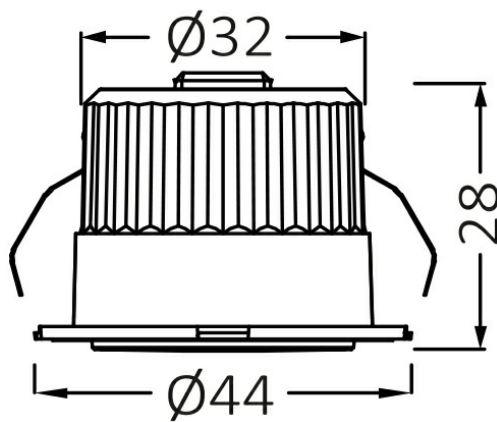

## PRODUCT DATASHEET

MODEL NO BH06-00216

DESCRIPTION BRY-MINISPOT-A-3W-38D-GLD-4000K-IP54-LED SPOTLIGHT

Luminare is intended to use in outdoor applications

### Package Informations

N.W.	:	2,70 kgs
G.W.	:	3,85 kgs
PCS/CTN	:	100 pcs
Length	:	480 mm
Width	:	250 mm
Height	:	135 mm
EAN	:	5949097717482

### Product Characteristics

Wattage	:	3 w
Color Temperature	:	4000K
Quse Lumen	:	210 lm
Color Rendering Index (CRI)	:	>80
Energy Efficiency Level	:	G
Beam Angle	:	38° Degrees
Color Category	:	Natural White

### Dimensions & Weight

Diameter	:	44 mm
P. Height	:	28 mm
Cutout	:	32 mm
Weight	:	27 gr