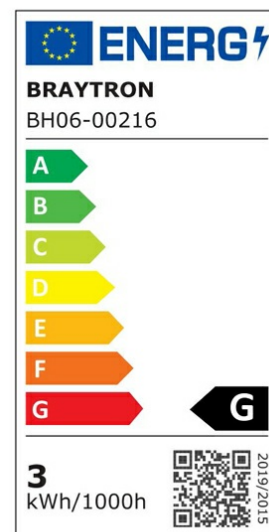

PRODUCT DATASHEET

MODEL NO BH06-00216

DESCRIPTION BRY-MINISPOT-A-3W-38D-GLD-4000K-IP54-LED SPOTLIGHT

Luminare is intended to use in outdoor applications