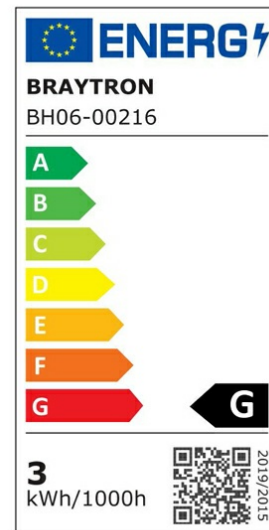

Braytron

PRODUCT DATASHEET

MODEL NO BH06-00216

DESCRIPTION BRY-MINISPOT-A-3W-38D-GLD-4000K-IP54-LED SPOTLIGHT

Luminare is intended to use in outdoor applications

BRAYTRON SRL

Bulavardul iuliu maniu, Nr.616, Sector 6, 061129, Bucuresti-ROMANIA

info@braytron.com

www.braytron.com

Page 1-2