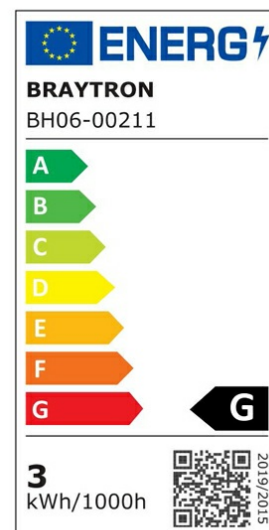

## PRODUCT DATASHEET

MODEL NO BH06-00211

DESCRIPTION BRY-MINISPOT-A-3W-38D-BLC-4000K-IP54-LED SPOTLIGHT

Luminare is intended to use in outdoor applications

### General Characteristics

Model No	:	BH06-00211
Main Family	:	Indoor Lighting
Sub Family	:	LED Spotlight
Type	:	Spotlight
Body Color	:	Black
Lamp Shape	:	Directional
Dimmable	:	Not-Dimmable
Light Source	:	LED
Warranty	:	2 years
Class	:	Class II
IP	:	IP54
IK	:	IK06

### Electrical Characteristics

Lifetime	:	20000 h
Voltage	:	220-240V
Power Factor	:	>0,5
Material	:	PC
Working Temperature	:	-20 C+40 C
Frequency	:	50-60 Hz

### Product Characteristics

Wattage	:	3 w
Color Temperature	:	4000K
Quse Lumen	:	210 lm
Color Rendering Index (CRI)	:	>80
Energy Efficiency Level	:	G
Beam Angle	:	38° Degrees
Color Category	:	Natural White