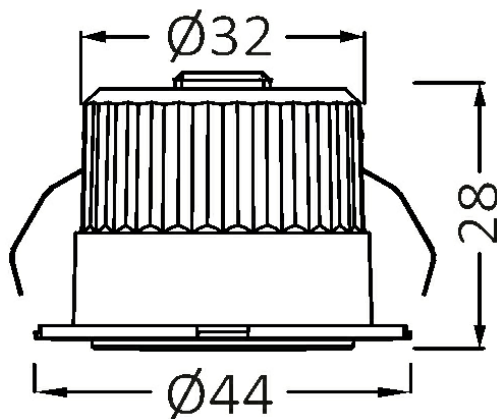

## PRODUCT DATASHEET

MODEL NO BH06-00211

DESCRIPTION BRY-MINISPOT-A-3W-38D-BLC-4000K-IP54-LED SPOTLIGHT

Luminare is intended to use in outdoor applications

### Package Informations

N.W.	:	2,70 kgs
G.W.	:	3,85 kgs
PCS/CTN	:	100 pcs
Length	:	480 mm
Width	:	250 mm
Height	:	135 mm
EAN	:	5949097717420

### Product Characteristics

Wattage	:	3 w
Color Temperature	:	4000K
Quse Lumen	:	210 lm
Color Rendering Index (CRI)	:	>80
Energy Efficiency Level	:	G
Beam Angle	:	38° Degrees
Color Category	:	Natural White

### Dimensions & Weight

Diameter	:	44 mm
P. Height	:	28 mm
Cutout	:	32 mm
Weight	:	27 gr