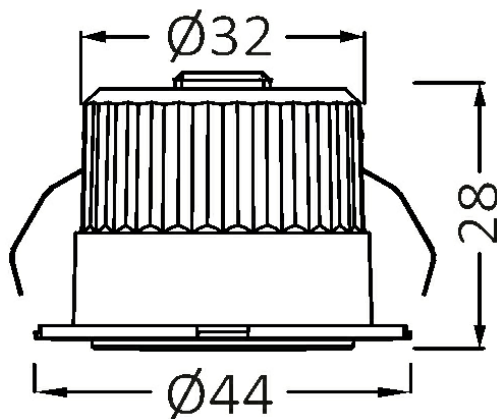

## PRODUCT DATASHEET

MODEL NO BH06-00210

DESCRIPTION BRY-MINISPOT-A-3W-38D-WHT-4000K-IP54-LED SPOTLIGHT

Luminare is intended to use in outdoor applications

### Package Informations

N.W.	:	2,70 kgs
G.W.	:	3,85 kgs
PCS/CTN	:	100 pcs
Length	:	480 mm
Width	:	250 mm
Height	:	135 mm
EAN	:	5949097717390

### Product Characteristics

Wattage	:	3 w
Color Temperature	:	4000K
Quse Lumen	:	210 lm
Color Rendering Index (CRI)	:	>80
Energy Efficiency Level	:	G
Beam Angle	:	38° Degrees
Color Category	:	Natural White

### Dimensions & Weight

Diameter	:	44 mm
P. Height	:	28 mm
Cutout	:	32 mm
Weight	:	27 gr