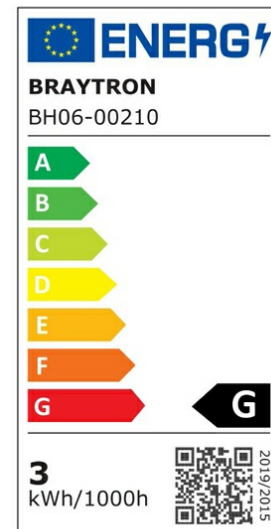

PRODUCT DATASHEET

MODEL NO BH06-00210

DESCRIPTION BRY-MINISPOT-A-3W-38D-WHT-4000K-IP54-LED SPOTLIGHT

Luminare is intended to use in outdoor applications