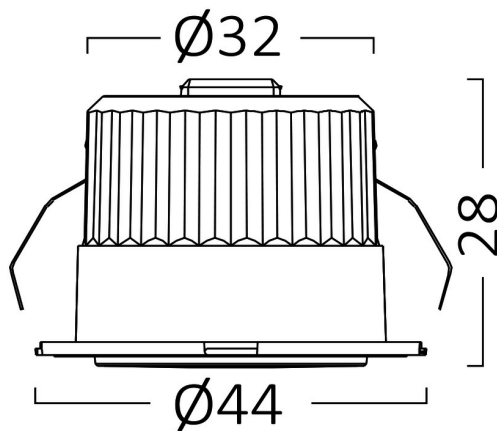

PRODUCT DATASHEET

MODEL NO BH06-00209

DESCRIPTION BRY-MINISPOT-A-3W-38D-3C-3000K-IP54-LED SPOTLIGHT

Luminare is intended to use in outdoor applications

General Characteristics

Model No	:	BH06-00209
Main Family	:	Indoor Lighting
Sub Family	:	LED Spotlight
Type	:	Spotlight
Body Color	:	3 Color
Lamp Shape	:	Directional
Dimmable	:	Not-Dimmable
Light Source	:	LED
Warranty	:	2 years
Class	:	Class II
IP	:	IP54
IK	:	IK06

Electrical Characteristics

Lifetime	:	20000 h
Voltage	:	220-240V
Power Factor	:	>0,5
Material	:	PC
Working Temperature	:	-20 C+40 C
Frequency	:	50-60 Hz

Package Informations

N.W.	:	2,70 kgs
G.W.	:	4,20 kgs
PCS/CTN	:	100 pcs
Length	:	480 mm
Width	:	250 mm
Height	:	135 mm
EAN	:	5949097728549

Product Characteristics

Wattage	:	3 w
Color Temperature	:	3000K
Quse Lumen	:	210 lm
Color Rendering Index (CRI)	:	>80
Energy Efficiency Level	:	G
Beam Angle	:	38° Degrees
Color Category	:	Warm White

Dimensions & Weight

Diameter	:	44 mm
P. Height	:	28 mm
Cutout	:	32 mm
Weight	:	27 gr