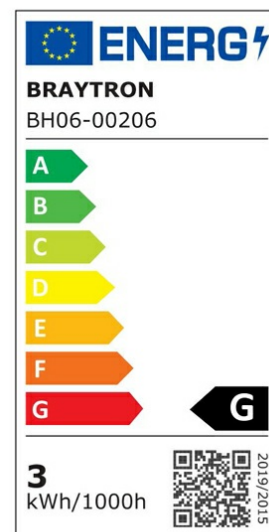

PRODUCT DATASHEET

MODEL NO BH06-00206

DESCRIPTION BRY-MINISPOT-A-3W-38D-GLD-3000K-IP54-LED SPOTLIGHT

Luminare is intended to use in outdoor applications

General Characteristics

Model No	:	BH06-00206
Main Family	:	Indoor Lighting
Sub Family	:	LED Spotlight
Type	:	Spotlight
Body Color	:	Golden
Lamp Shape	:	Directional
Dimmable	:	Not-Dimmable
Light Source	:	LED
Warranty	:	2 years
Class	:	Class II
IP	:	IP54
IK	:	IK06

Electrical Characteristics

Lifetime	:	20000 h
Voltage	:	220-240V
Power Factor	:	>0,5
Material	:	PC
Working Temperature	:	-20 C+40 C
Frequency	:	50-60 Hz

Package Informations

N.W.	:	2,70 kgs
G.W.	:	3,85 kgs
PCS/CTN	:	100 pcs
Length	:	480 mm
Width	:	250 mm
Height	:	135 mm
EAN	:	5949097717475

Product Characteristics

Wattage	:	3 w
Color Temperature	:	3000K
Quse Lumen	:	210 lm
Color Rendering Index (CRI)	:	>80
Energy Efficiency Level	:	G
Beam Angle	:	38° Degrees
Color Category	:	Warm White

Dimensions & Weight

Diameter	:	44 mm
P. Height	:	28 mm
Cutout	:	32 mm
Weight	:	27 gr