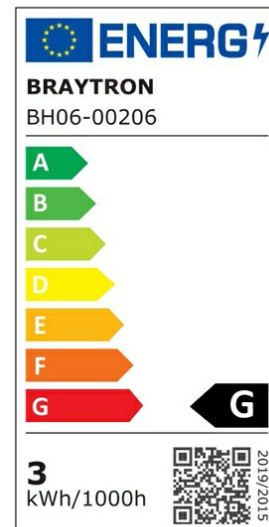

Braytron

PRODUCT DATASHEET

MODEL NO BH06-00206

DESCRIPTION BRY-MINISPOT-A-3W-38D-GLD-3000K-IP54-LED SPOTLIGHT

Luminare is intended to use in outdoor applications

BRAYTRON SRL

Bulavardul iuliu maniu, Nr.616, Sector 6, 061129, Bucuresti-ROMANIA

info@braytron.com

www.braytron.com

Page 1-2

General Characteristics

Model No	:	BH06-00206
Main Family	:	Indoor Lighting
Sub Family	:	LED Spotlight
Type	:	Spotlight
Body Color	:	Golden
Lamp Shape	:	Directional
Dimmable	:	Not-Dimmable
Light Source	:	LED
Warranty	:	2 years
Class	:	Class II
IP	:	IP54
IK	:	IK06

Electrical Characteristics

Lifetime	:	20000 h
Voltage	:	220-240V
Power Factor	:	>0,5
Material	:	PC
Working Temperature	:	-20 C+40 C
Frequency	:	50-60 Hz

Package Informations

N.W.	:	2,70 kgs
G.W.	:	3,85 kgs
PCS/CTN	:	100 pcs
Length	:	480 mm
Width	:	250 mm
Height	:	135 mm
EAN	:	5949097717475

Product Characteristics

Wattage	:	3 w
Color Temperature	:	3000K
Quse Lumen	:	210 lm
Color Rendering Index (CRI)	:	>80
Energy Efficiency Level	:	G
Beam Angle	:	38° Degrees
Color Category	:	Warm White

Dimensions & Weight