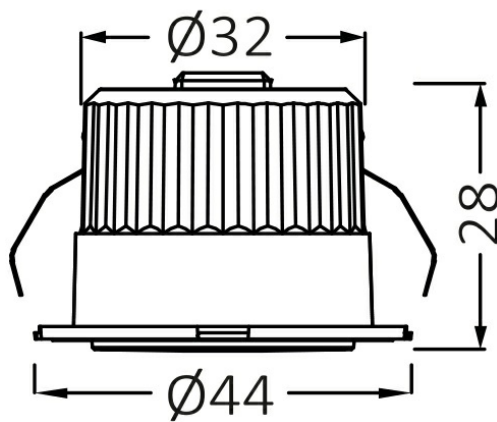

PRODUCT DATASHEET

MODEL NO BH06-00206

DESCRIPTION BRY-MINISPOT-A-3W-38D-GLD-3000K-IP54-LED SPOTLIGHT

Luminare is intended to use in outdoor applications

General Characteristics

Model No	:	BH06-00206
Main Family	:	Indoor Lighting
Sub Family	:	LED Spotlight
Type	:	Spotlight
Body Color	:	Golden
Lamp Shape	:	Directional
Dimmable	:	Not-Dimmable
Light Source	:	LED
Warranty	:	2 years
Class	:	Class II
IP	:	IP54
IK	:	IK06

Electrical Characteristics

Lifetime	:	20000 h
Voltage	:	220-240V
Power Factor	:	>0,5
Material	:	PC
Working Temperature	:	-20 C+40 C
Frequency	:	50-60 Hz

Package Informations

N.W.	:	2,70 kgs
G.W.	:	3,85 kgs
PCS/CTN	:	100 pcs
Length	:	480 mm
Width	:	250 mm
Height	:	135 mm
EAN	:	5949097717475

Product Characteristics

Wattage	:	3 w
Color Temperature	:	3000K
Quse Lumen	:	210 lm
Color Rendering Index (CRI)	:	>80
Energy Efficiency Level	:	G
Beam Angle	:	38° Degrees
Color Category	:	Warm White

Dimensions & Weight

Diameter	:	44 mm
P. Height	:	28 mm
Cutout	:	32 mm
Weight	:	27 gr