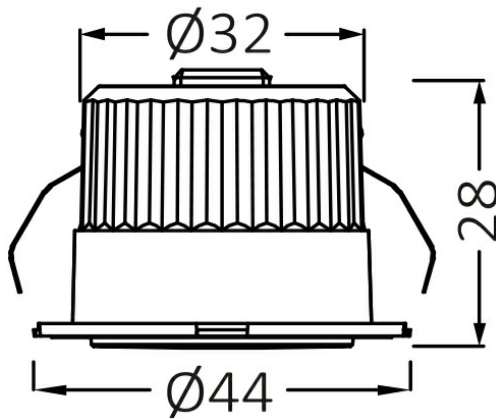

Braytron

PRODUCT DATASHEET

MODEL NO BH06-00206

DESCRIPTION BRY-MINISPOT-A-3W-38D-GLD-3000K-IP54-LED SPOTLIGHT

Luminare is intended to use in outdoor applications

BRAYTRON SRL

Bulavardul iuliu maniu, Nr.616, Sector 6, 061129, Bucuresti-ROMANIA

Electrical Characteristics

Lifetime	:	20000 h
Voltage	:	220-240V
Power Factor	:	>0,5
Material	:	PC
Working Temperature	:	-20 C+40 C
Frequency	:	50-60 Hz

Package Informations

N.W.	:	2,70 kgs
G.W.	:	3,85 kgs
PCS/CTN	:	100 pcs
Length	:	480 mm
Width	:	250 mm
Height	:	135 mm
EAN	:	5949097717475

Product Characteristics

Wattage	:	3 w
Color Temperature	:	3000K
Quse Lumen	:	210 lm
Color Rendering Index (CRI)	:	>80
Energy Efficiency Level	:	G
Beam Angle	:	38° Degrees
Color Category	:	Warm White

Dimensions & Weight

Diameter	:	44 mm
P. Height	:	28 mm
Cutout	:	32 mm
Weight	:	27 gr