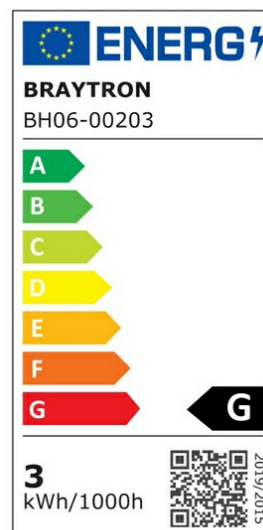

PRODUCT DATASHEET

MODEL NO BH06-00203

DESCRIPTION BRY-MINISPOT-A-3W-38D-SLV-3000K-IP54-LED SPOTLIGHT

Luminare is intended to use in outdoor applications

General Characteristics

Model No	:	BH06-00203
Main Family	:	Indoor Lighting
Sub Family	:	LED Spotlight
Type	:	Spotlight
Body Color	:	Silver
Lamp Shape	:	Directional
Dimmable	:	Not-Dimmable
Light Source	:	LED
Warranty	:	2 years
Class	:	Class II
IP	:	IP54
IK	:	IK06

Electrical Characteristics

Lifetime	:	20000 h
Voltage	:	220-240V
Power Factor	:	>0,5
Material	:	PC
Working Temperature	:	-20 C+40 C
Frequency	:	50-60 Hz

Package Informations

N.W.	:	2,70 kgs
G.W.	:	3,85 kgs
PCS/CTN	:	100 pcs
Length	:	480 mm
Width	:	250 mm
Height	:	135 mm
EAN	:	5949097717444

Product Characteristics

Wattage	:	3 w
Color Temperature	:	3000K
Quse Lumen	:	210 lm
Color Rendering Index (CRI)	:	>80
Energy Efficiency Level	:	G
Beam Angle	:	38° Degrees
Color Category	:	Warm White

Dimensions & Weight

Diameter	:	44 mm
P. Height	:	28 mm
Cutout	:	32 mm
Weight	:	27 gr