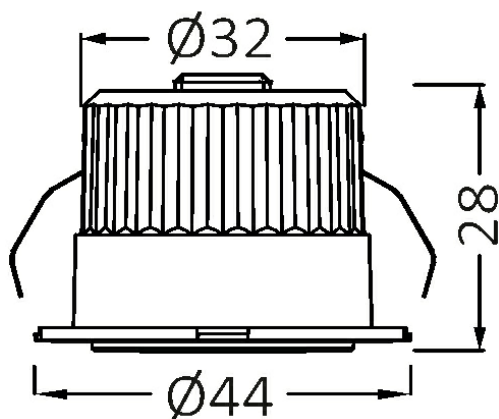

PRODUCT DATASHEET

MODEL NO BH06-00203

DESCRIPTION BRY-MINISPOT-A-3W-38D-SLV-3000K-IP54-LED SPOTLIGHT

Luminare is intended to use in outdoor applications

General Characteristics

Model No	:	BH06-00203
Main Family	:	Indoor Lighting
Sub Family	:	LED Spotlight
Type	:	Spotlight
Body Color	:	Silver
Lamp Shape	:	Directional
Dimmable	:	Not-Dimmable
Light Source	:	LED
Warranty	:	2 years
Class	:	Class II
IP	:	IP54
IK	:	IK06

Electrical Characteristics

Lifetime	:	20000 h
Voltage	:	220-240V
Power Factor	:	>0,5
Material	:	PC
Working Temperature	:	-20 C+40 C
Frequency	:	50-60 Hz

Package Informations

N.W.	:	2,70 kgs
G.W.	:	3,85 kgs
PCS/CTN	:	100 pcs
Length	:	480 mm
Width	:	250 mm
Height	:	135 mm
EAN	:	5949097717444

Product Characteristics

Wattage	:	3 w
Color Temperature	:	3000K
Quse Lumen	:	210 lm
Color Rendering Index (CRI)	:	>80
Energy Efficiency Level	:	G
Beam Angle	:	38° Degrees
Color Category	:	Warm White

Dimensions & Weight

Diameter	:	44 mm
P. Height	:	28 mm
Cutout	:	32 mm
Weight	:	27 gr