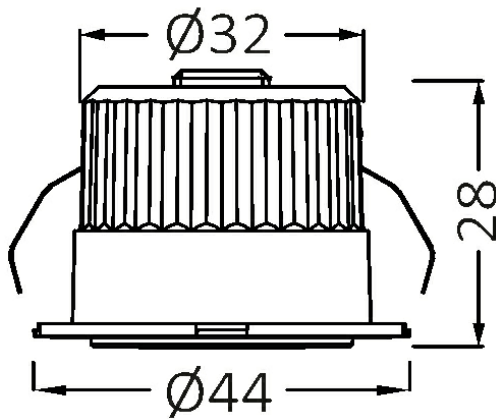

PRODUCT DATASHEET

MODEL NO BH06-00201

DESCRIPTION BRY-MINISPOT-A-3W-38D-BLC-3000K-IP54-LED SPOTLIGHT

Luminare is intended to use in outdoor applications

General Characteristics

Model No	:	BH06-00201
Main Family	:	Indoor Lighting
Sub Family	:	LED Spotlight
Type	:	Spotlight
Body Color	:	Black
Lamp Shape	:	Directional
Dimmable	:	Not-Dimmable
Light Source	:	LED
Warranty	:	2 years
Class	:	Class II
IP	:	IP54
IK	:	IK06

Electrical Characteristics

Lifetime	:	20000 h
Voltage	:	220-240V
Power Factor	:	>0,5
Material	:	PC
Working Temperature	:	-20 C+40 C
Frequency	:	50-60 Hz

Package Informations

N.W.	:	2,70 kgs
G.W.	:	3,85 kgs
PCS/CTN	:	100 pcs
Length	:	480 mm
Width	:	250 mm
Height	:	135 mm
EAN	:	5949097717413

Product Characteristics

Wattage	:	3 w
Color Temperature	:	3000K
Quse Lumen	:	210 lm
Color Rendering Index (CRI)	:	>80
Energy Efficiency Level	:	G
Beam Angle	:	38° Degrees
Color Category	:	Warm White

Dimensions & Weight

Diameter	:	44 mm
P. Height	:	28 mm
Cutout	:	32 mm
Weight	:	27 gr