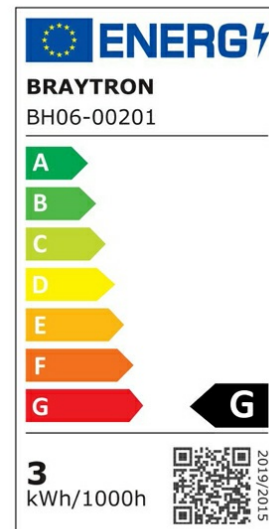

PRODUCT DATASHEET

MODEL NO BH06-00201

DESCRIPTION BRY-MINISPOT-A-3W-38D-BLC-3000K-IP54-LED SPOTLIGHT

Luminare is intended to use in outdoor applications

General Characteristics

Model No	:	BH06-00201
Main Family	:	Indoor Lighting
Sub Family	:	LED Spotlight
Type	:	Spotlight
Body Color	:	Black
Lamp Shape	:	Directional
Dimmable	:	Not-Dimmable
Light Source	:	LED
Warranty	:	2 years
Class	:	Class II
IP	:	IP54
IK	:	IK06

Electrical Characteristics

Lifetime	:	20000 h
Voltage	:	220-240V
Power Factor	:	>0,5
Material	:	PC
Working Temperature	:	-20 C+40 C
Frequency	:	50-60 Hz

Package Informations

N.W.	:	2,70 kgs
G.W.	:	3,85 kgs
PCS/CTN	:	100 pcs
Length	:	480 mm
Width	:	250 mm
Height	:	135 mm
EAN	:	5949097717413

Product Characteristics

Wattage	:	3 w
Color Temperature	:	3000K
Quse Lumen	:	210 lm
Color Rendering Index (CRI)	:	>80
Energy Efficiency Level	:	G
Beam Angle	:	38° Degrees
Color Category	:	Warm White

Dimensions & Weight

Diameter	:	44 mm
P. Height	:	28 mm
Cutout	:	32 mm
Weight	:	27 gr