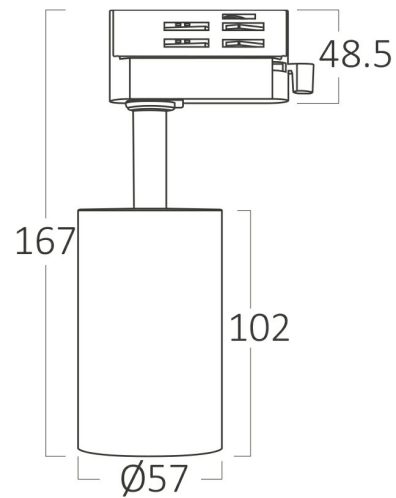

Braytron

SPOTLIGHT FIXTURE

1xGU10
Max.1x10w LED

Bulb not included.

50mm
SUITABLE FOR
GU10 BULB

4 WIRES