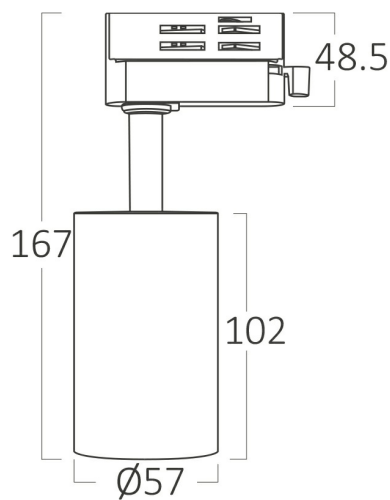

PRODUCT DATASHEET

MODEL NO

BH04-60606

DESCRIPTION

BRY-BETA-TR2-GLD-GU10-4WRS-TRACKLIGHT

General Characteristics

Model No	:	BH04-60606
Main Family	:	Track Lighting
Sub Family	:	GU10 Tracklight
Type	:	Tracklight
Body Color	:	Golden
Lamp Shape	:	N/A
Light Source	:	N/A
Socket	:	GU10
Warranty	:	2 years
Class	:	Class II
IP	:	IP20

Electrical Characteristics

Voltage	:	220-240V
Material	:	Aluminium
Working Temperature	:	-20 C+40 C
Frequency	:	50-60 Hz

Package Informations

N.W.	:	5,50 kgs
G.W.	:	7,70 kgs
PCS/CTN	:	36 pcs
Length	:	420 mm
Width	:	390 mm
Height	:	290 mm
EAN	:	5949097724992

Product Characteristics

Wattage	:	Max 1x10 w
---------	---	------------

Dimensions & Weight

Diameter	:	57 mm
P. Length	:	102 mm
P. Height	:	167 mm
Weight	:	153 gr