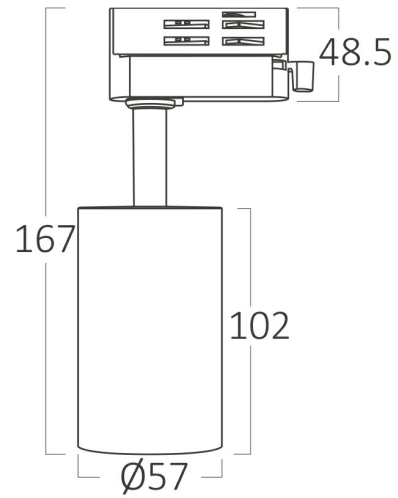

Braytron

PRODUCT DATASHEET

MODEL NO	BH04-60606
DESCRIPTION	BRY-BETA-TR2-GLD-GU10-4WRS-TRACKLIGHT

BRAYTRON SRL

Bulavardul iuliu maniu, Nr.616, Sector 6, 061129, Bucuresti-ROMANIA

info@braytron.com

www.braytron.com

General Characteristics

Model No	:	BH04-60606
Main Family	:	Track Lighting
Sub Family	:	GU10 Tracklight
Type	:	Tracklight
Body Color	:	Golden
Lamp Shape	:	N/A
Light Source	:	N/A
Socket	:	GU10
Warranty	:	2 years
Class	:	Class II
IP	:	IP20

Electrical Characteristics

Voltage	:	220-240V
Material	:	Aluminium
Working Temperature	:	-20 C+40 C
Frequency	:	50-60 Hz

Package Informations

N.W.	:	5,50 kgs
G.W.	:	7,70 kgs
PCS/CTN	:	36 pcs
Length	:	420 mm
Width	:	390 mm
Height	:	290 mm
EAN	:	5949097724992

Product Characteristics

Wattage	:	Max 1x10 w
---------	---	------------

Dimensions & Weight

Diameter	:	57 mm
P. Length	:	102 mm
P. Height	:	167 mm
Weight	:	153 gr