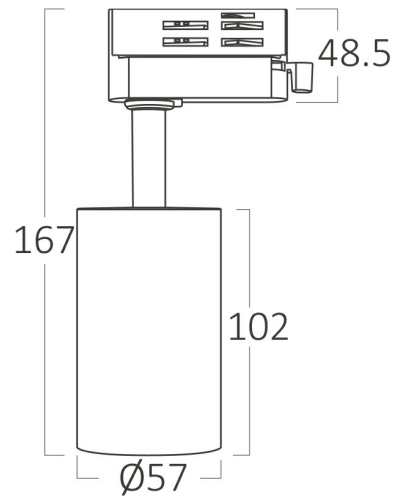

PRODUCT DATASHEET

MODEL NO

BH04-60601

DESCRIPTION

BRY-BETA-TR2-BLC-GU10-4WRS-TRACKLIGHT

General Characteristics

Model No	:	BH04-60601
Main Family	:	Track Lighting
Sub Family	:	GU10 Tracklight
Type	:	Tracklight
Body Color	:	Black
Lamp Shape	:	N/A
Light Source	:	N/A
Socket	:	GU10
Warranty	:	2 years
Class	:	Class II
IP	:	IP20

Electrical Characteristics

Voltage	:	220-240V
Material	:	Aluminium
Working Temperature	:	-20 C+40 C
Frequency	:	50-60 Hz

Package Informations

N.W.	:	5,50 kgs
G.W.	:	7,70 kgs
PCS/CTN	:	36 pcs
Length	:	420 mm
Width	:	390 mm
Height	:	290 mm
EAN	:	5949097724985

Product Characteristics

Wattage	:	Max 1x10 w
---------	---	------------

Dimensions & Weight

Diameter	:	57 mm
P. Length	:	102 mm
P. Height	:	167 mm
Weight	:	153 gr