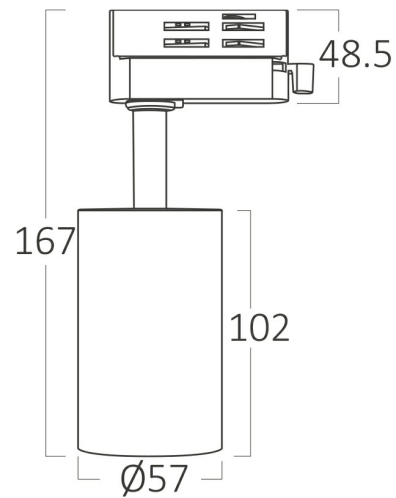

1xGU10
Max.1x10w LED

Bulb not included.

50mm
SUITABLE FOR
GU10 BULB

4 WIRES

BRAYTRON SRL

Bulavardul iuliu maniu, Nr.616, Sector 6, 061129, Bucuresti-ROMANIA

info@braytron.com

www.braytron.com

Page 1-2

General Characteristics

Model No	:	BH04-60601
Main Family	:	Track Lighting
Sub Family	:	GU10 Tracklight
Type	:	Tracklight
Body Color	:	Black-Black
Lamp Shape	:	N/A
Light Source	:	N/A
Socket	:	GU10
Warranty	:	2 Years
Class	:	CLASS I
IP	:	IP20

Electrical Characteristics

Voltage	:	220-240V 50/60Hz
Material	:	Aluminium
Working Temperature	:	-20°C ~ +40°C
Frequency	:	50/60Hz

Package Informations

N.W.	:	5,7 kgs
G.W.	:	7,9 kgs
PCS/CTN	:	36
Length	:	42,5 cm
Width	:	39 cm
Height	:	28,5 cm
EAN	:	5949097724985

Product Characteristics

Wattage	:	Max.1×10 w
---------	---	------------

Dimensions & Weight

Diameter	:	57 mm
P. Length	:	102 mm
P. Height	:	167 mm
Weight	:	157 gr