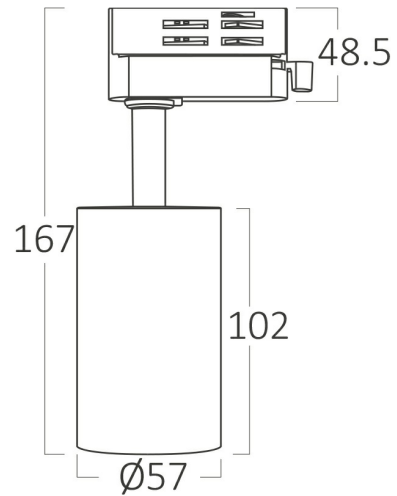

Braytron

PRODUCT DATASHEET

MODEL NO BH04-60601

DESCRIPTION BRY-BETA-TR2-BLC-GU10-4WRS-TRACKLIGHT

BRAYTRON SRL

Bulavardul Iuliu Maniu, Nr.616, Sector 6, 061129, Bucuresti-ROMANIA

info@braytron.com

www.braytron.com

Page 1-2

General Characteristics

Model No	:	BH04-60601
Main Family	:	Track Lighting
Sub Family	:	GU10 Tracklight
Type	:	Tracklight
Body Color	:	Black
Lamp Shape	:	N/A
Light Source	:	N/A
Socket	:	GU10
Warranty	:	2 years
Class	:	Class II
IP	:	IP20

Electrical Characteristics

Voltage	:	220-240V
Material	:	Aluminium
Working Temperature	:	-20 C+40 C
Frequency	:	50-60 Hz

Package Informations

N.W.	:	5,50 kgs
G.W.	:	7,70 kgs
PCS/CTN	:	36 pcs
Length	:	420 mm
Width	:	390 mm
Height	:	290 mm
EAN	:	5949097724985

Product Characteristics

Wattage	:	Max 1x10 w
---------	---	------------

Dimensions & Weight

Diameter	:	57 mm
P. Length	:	102 mm
P. Height	:	167 mm
Weight	:	153 gr