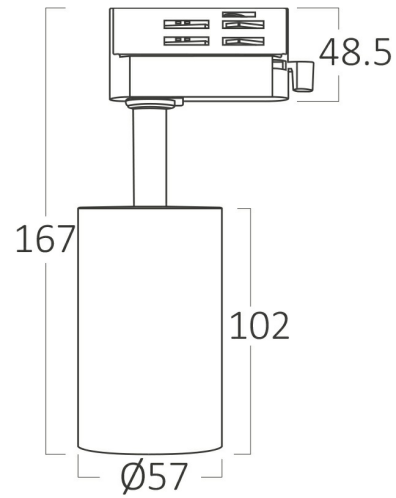

Braytron

SPOTLIGHT FIXTURE

1xGU10
Max.1x10w LED

Bulb not included.

50mm
SUITABLE FOR
GU10 BULB

4 WIRES