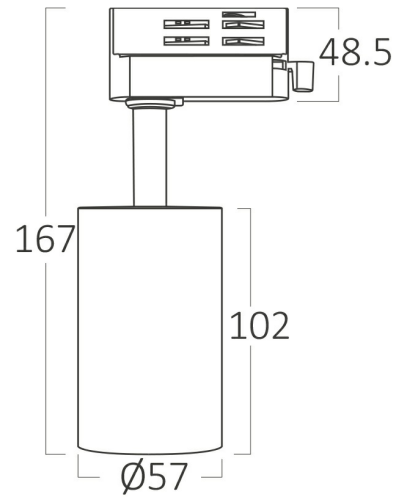

Braytron

PRODUCT DATASHEET

MODEL NO

BH04-60600

DESCRIPTION

BRY-BETA-TR2-WHT-GU10-4WRS-TRACKLIGHT

BRAYTRON SRL

Bulavardul iuliu maniu, Nr.616, Sector 6, 061129, Bucuresti-ROMANIA

info@braytron.com

www.braytron.com

Page 1-2

General Characteristics

Model No	:	BH04-60600
Main Family	:	Track Lighting
Sub Family	:	GU10 Tracklight
Type	:	Tracklight
Body Color	:	White
Lamp Shape	:	N/A
Light Source	:	N/A
Socket	:	GU10
Warranty	:	2 years
Class	:	Class II
IP	:	IP20

Electrical Characteristics

Voltage	:	220-240V
Material	:	Aluminium
Working Temperature	:	-20 C+40 C
Frequency	:	50-60 Hz

Package Informations

N.W.	:	5,50 kgs
G.W.	:	7,70 kgs
PCS/CTN	:	36 pcs
Length	:	420 mm
Width	:	390 mm
Height	:	290 mm
EAN	:	5949097724978

Product Characteristics

Wattage	:	Max 1x10 w
---------	---	------------

Dimensions & Weight

Diameter	:	57 mm
P. Length	:	102 mm
P. Height	:	167 mm
Weight	:	153 gr