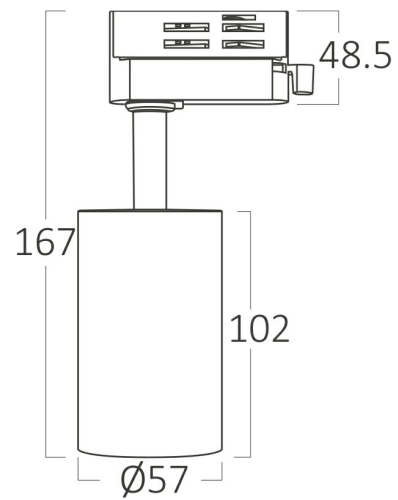

PRODUCT DATASHEET

MODEL NO

BH04-60600

DESCRIPTION

BRY-BETA-TR2-WHT-GU10-4WRS-TRACKLIGHT

General Characteristics

Model No	:	BH04-60600
Main Family	:	Track Lighting
Sub Family	:	GU10 Tracklight
Type	:	Tracklight
Body Color	:	White
Lamp Shape	:	N/A
Light Source	:	N/A
Socket	:	GU10
Warranty	:	2 years
Class	:	Class II
IP	:	IP20

Electrical Characteristics

Voltage	:	220-240V
Material	:	Aluminium
Working Temperature	:	-20 C+40 C
Frequency	:	50-60 Hz

Package Informations

N.W.	:	5,50 kgs
G.W.	:	7,70 kgs
PCS/CTN	:	36 pcs
Length	:	420 mm
Width	:	390 mm
Height	:	290 mm
EAN	:	5949097724978

Product Characteristics

Wattage	:	Max 1x10 w
---------	---	------------

Dimensions & Weight

Diameter	:	57 mm
P. Length	:	102 mm
P. Height	:	167 mm
Weight	:	153 gr